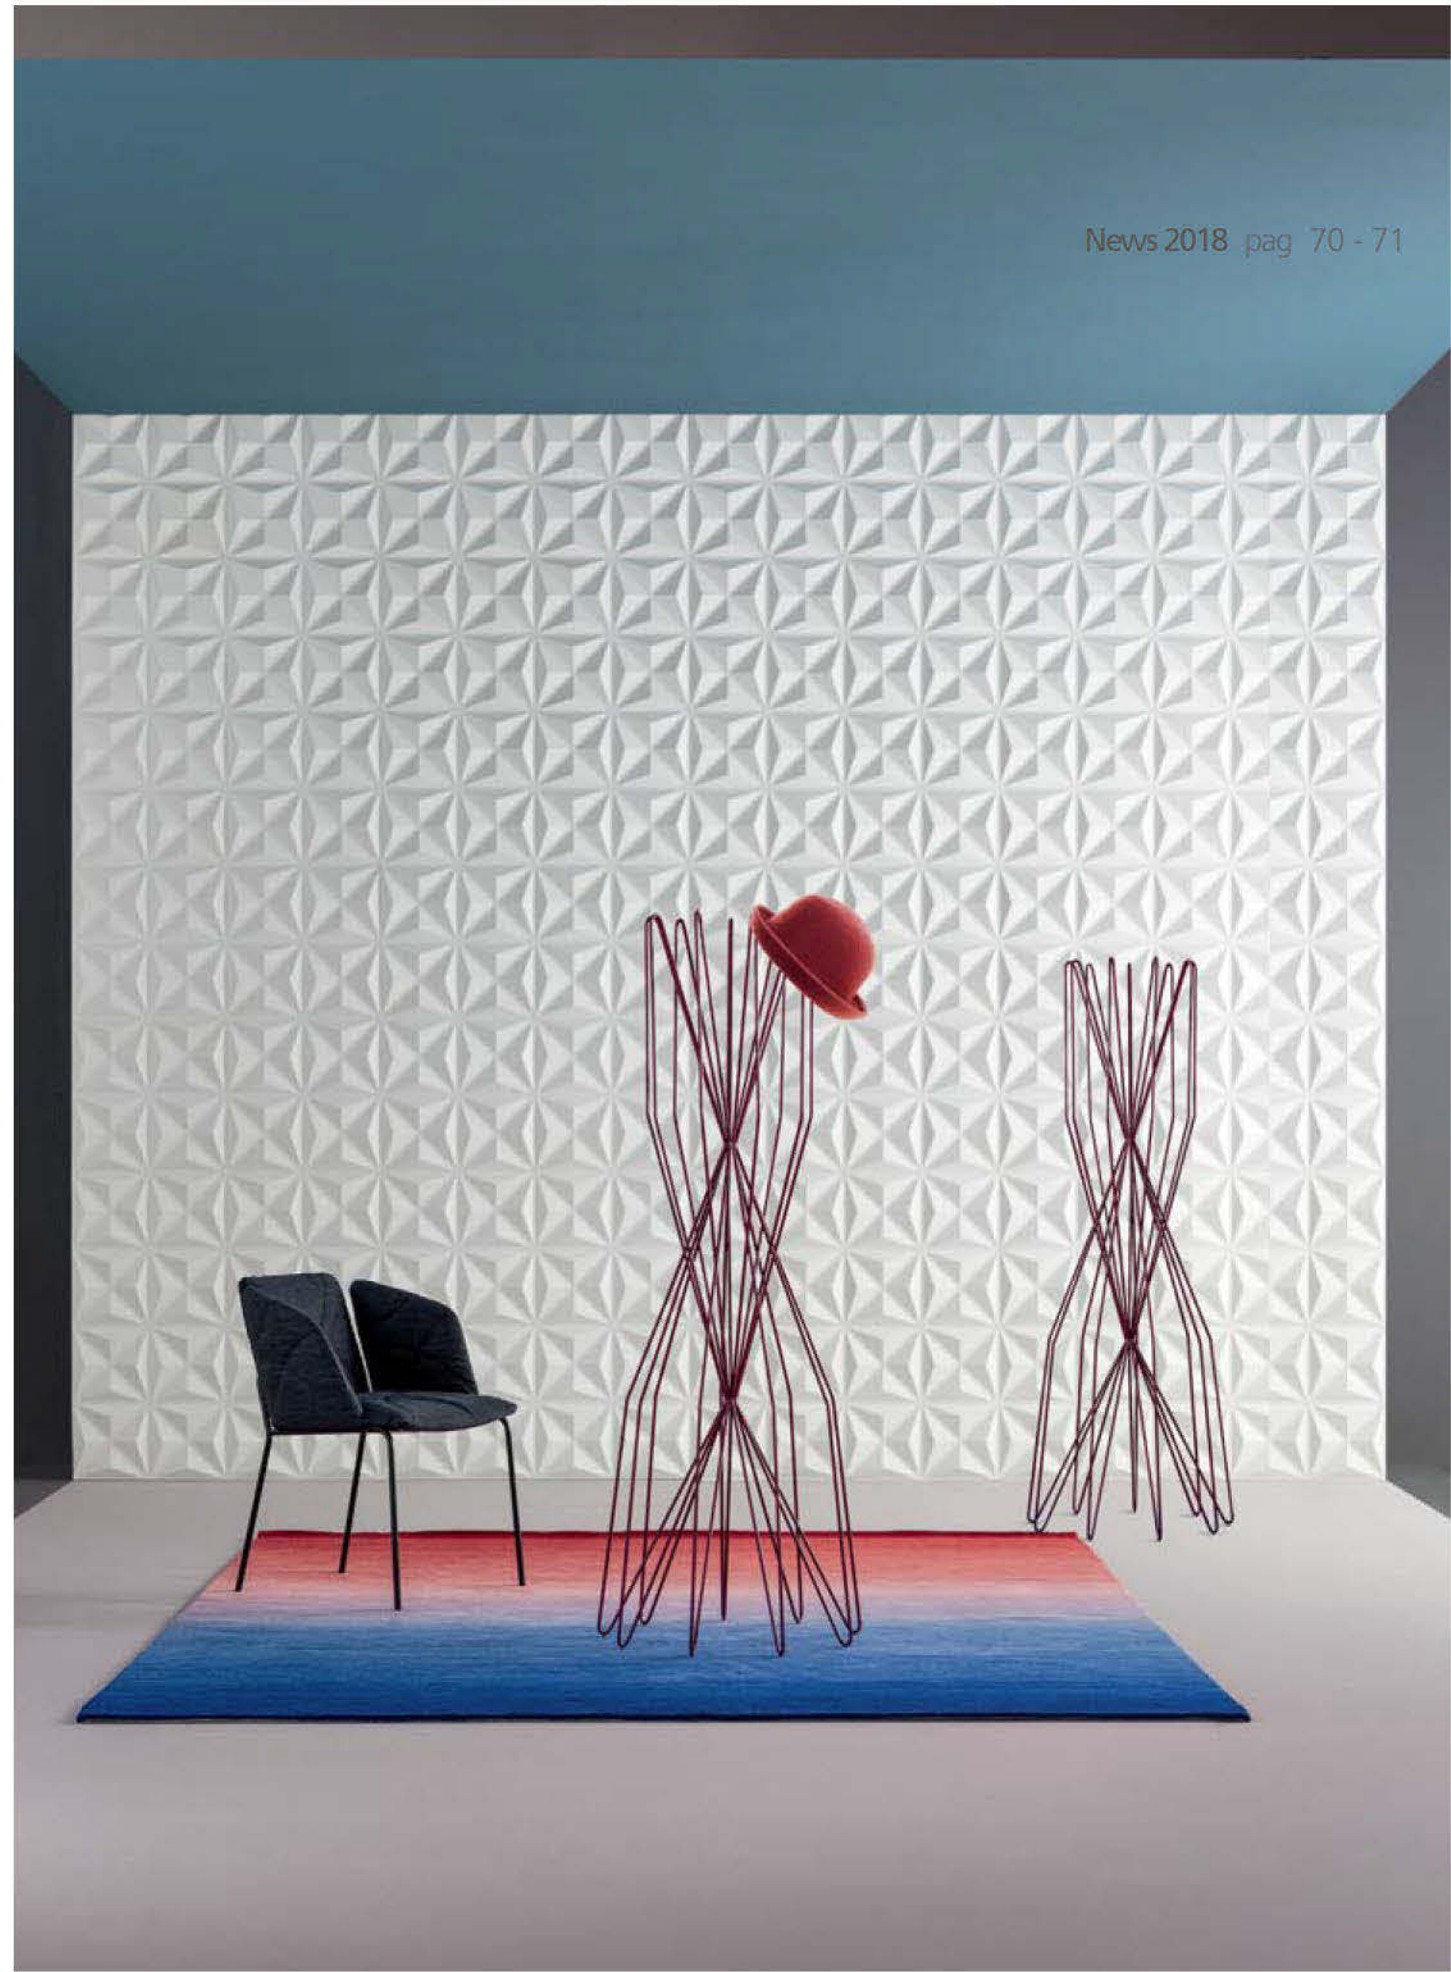

Outline Mario Mazzer

Day Gino Carollo

News 2018 pag 70 - 71

Movie Gino Carollo

News 2018 pag 72 - 73

Note Sideboard 220 cm Mario Mazzer

COMING SOON - COMING SOON - COMING SOON -COMING SOON - COMING SOON - COM