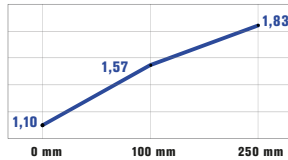

WHY IS F-ACE BETTER?

RELIABILITY

1