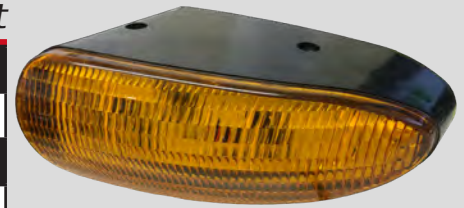

LED LIGHTS FOR JOHN DEERE® INDUSTRIAL

TL3015 High Beam

Lumens	Watts	Amps	Light Pattern	Dimensions
2,200	24	2	Flood	4.5" Dia. x 1.5"
Light Location(s): Upper Front & Rear Cab, Rear Fender, Headlight				
Applications		Limited Lifetime Warranty		

John Deere Backhoe: 300B, 302A, 310, 310A, 310B, 401C, 410, 410B, 415B, 500A, 500B, 500C, 510, 510B, 515B, 610B, 700A, 710B, 710C, 760A,

John Deere Crawler Dozer: 450D, 450E, 550, 550A, 550B

John Deere Crawler Loader: 455D, 455E, 555, 555A, 555B

John Deere Skid Steer: 125, 14, 170, 24, 24A, 3375, 375, 570, 575, 675, 675B, 70

John Deere Wheel Loader: 1301A, 302, 401B, 444, 444C, 444CH, 544, 544A, 544B, 544C, 644A, 644B, 644C

Replaces OEM Part Numbers: AF3892R, AT25451, RE336111, RE285628, RE561116, RE561117

TL8020 Amber Light

Lumens	Watts	Amps	Light Pattern	Dimensions
N/A	11	.9	Flood	6.75" x 4" x 2.75"
Light Location(s): Upper Front & Rear Cab				
Applications		Limited Lifetime Warranty		

John Deere Backhoe Loaders: 310G, 310J, 310K, 310L, 310SG, 310SJ, 310SK, 310SL, 315SG, 410J, 410K, 410L, 710G, 710J, 710K, 710L

Replaces OEM Part Numbers: 3900811M91, 3900812M91

TL860 High Beam

Lumens	Watts	Amps	Light Pattern	Dimensions
3,600	40	3.3	Flood	4" x 4" x 3.25"
Light Location(s): Upper Front & Rear Cab, Rear Fender				
Applications		Limited Lifetime Warranty		

John Deere Backhoe: 210LJ, 310G, 310J, 310K, 310L, 310SG, 310SJ, 310SK, 310SL, 315SG, 315SJ, 315SK, 315SL, 325J, 325K, 325SK, 325SL, 410G, 410J, 410K, 410L, 710G, 710J, 710K, 710L

Replaces OEM Part Numbers: AT469589, AT323301