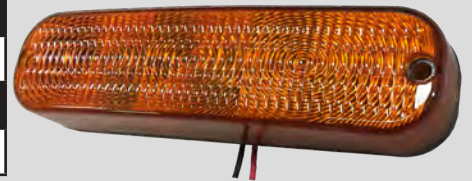

TL3085 LED Fender Light w/ Hollow Bolt

Lumens	Watts	Amps	Light Pattern	Dimensions
3,600	40	3.3	Flood	6" x 3.5" x 3"
Light Location(s): Rear Fender				
Applications		Limited Lifetime Warranty		

Case/IH Tractor: 9110, 9130, 9150, 9170, 9180, 9210, 9230, 9240, 9260, 9270, 9280, 9310, 9330, 9350, 9370, 9380, 9390

Replaces OEM Part Number: 20-1730T91