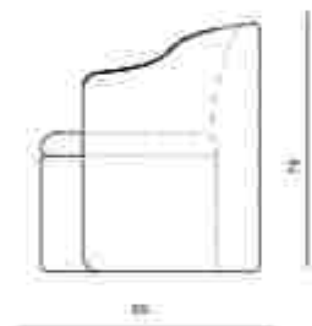

Size: W65 x D65 x H75 cm, 25.4" x 25.6" x 29.5" cm  
 Seat: 45cm  
 Care: Dry clean

1162080  
 Latta

**SIZES**

**POND ARMCHAIR / SIENA**

Size: W65 x D65 x H75 cm, 25.4" x 25.6" x 29.5" cm  
 Seat: 45cm  
 Care: Dry clean