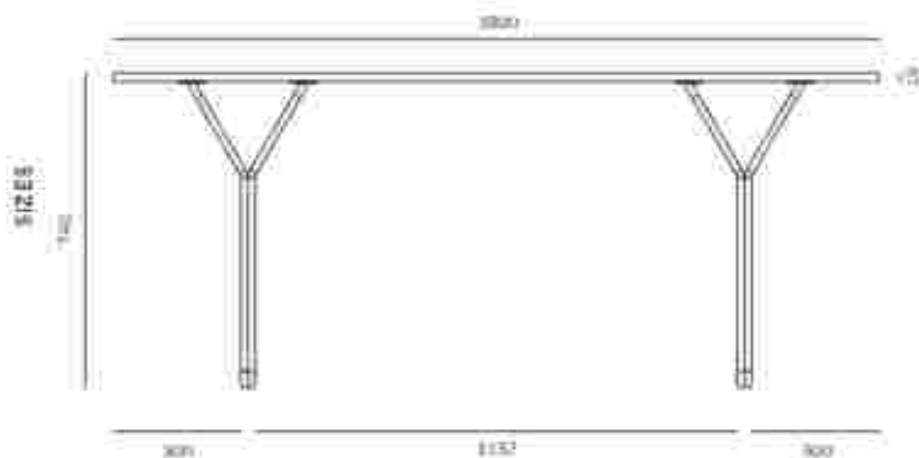

Berit Dining Table

The Berit Dining Table is a neat graphic masterpiece, available in two esteemed shades: Grey and black. The ash veneer tabletop gracefully rests upon the powder-coated steel legs, ingeniously crafted from two curved elements converging into a Y-shaped structure. This fusion of elegance and robustness is both seamless and unique, offering both style and functionality.

With ample room for up to 8 individuals, the table becomes a focal point for cherished gatherings. Its versatile colours effortlessly complement diverse interior settings, embodying authentic and inviting charm. Create memorable moments and enjoy meals with loved ones around the Berit Dining Table, where style and functionality converge.

BERIT DINING TABLE

Size: W104 x L180 x H88 cm, 3/4"
Table Unit: 1 piece
Material: Legs: Powder-coated steel,
Top: Plastic, Lacquered ash veneer
Care: Wipe with a soft, damp cloth

31000024 Black
31000025 Grey