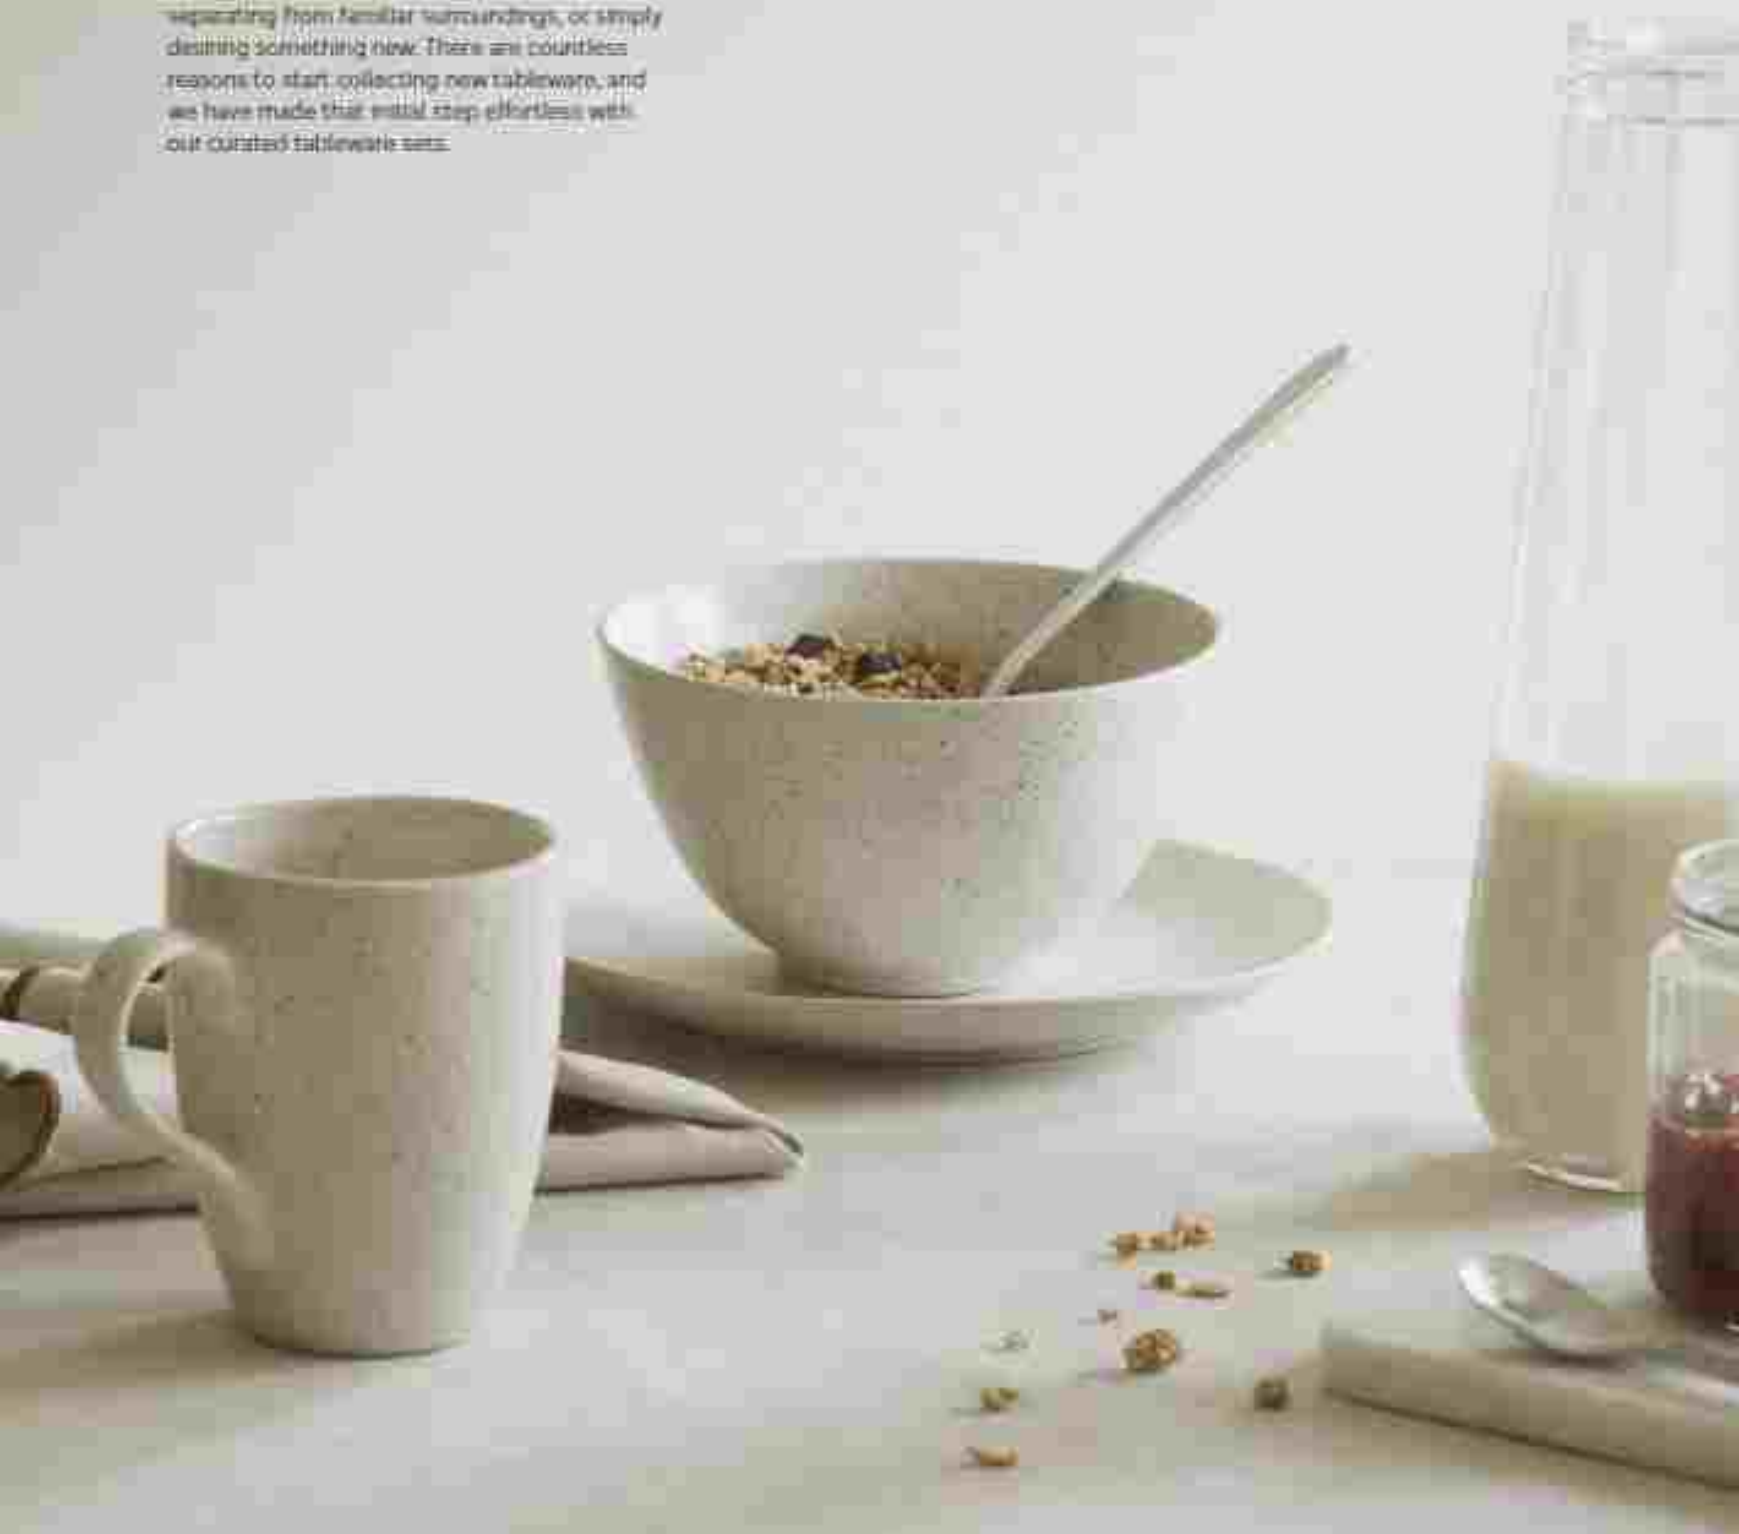

Tableware sets

There is more that unites us than sets us apart. Especially when it comes to gathering people around the dinner table for a beautiful meal, a light lunch or afternoon tea. Over the years we have composed various collections of contemporary classics. The lines epitomise Nordic simplicity when featured alone but they can easily be mixed for a modern, casual and cosy look.

Our tableware not only brings people together around the dinner table but also symbolises the essence of new beginnings. Sometimes in life, we find ourselves embarking on new journeys, moving away from home, and even separating from familiar surroundings, or simply desiring something new. There are countless reasons to start collecting new tableware, and we have made that initial step effortless with our curated tableware sets.