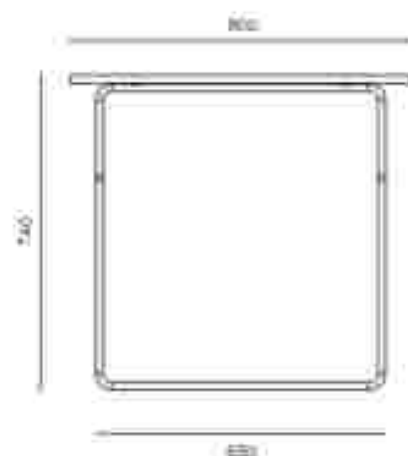

Berit Dining Table

The Berit Dining Table is a neat graphic masterpiece, available in two esteemed shades: Grey and black. The ash veneer tabletop gracefully rests upon the powder-coated steel legs, ingeniously crafted from two curved elements converging into a Y-shaped structure. This fusion of elegance and robustness is both seamless and unique, offering both style and functionality.

With ample room for up to 8 individuals, the table becomes a focal point for cherished gatherings. Its versatile colours effortlessly complement diverse interior settings, embodying authentic and inviting charm. Create memorable moments and enjoy meals with loved ones around the Berit Dining Table, where style and functionality converge.

BERIT DINING TABLE

Size: W104 x L180 x H88 cm, 3/4"
Table Unit: 1 piece
Material: Legs: Powder-coated steel,
Top: Plastic, Lacquered ash veneer
Care: Wipe with a soft, damp cloth

31000024 Black
31000025 Grey