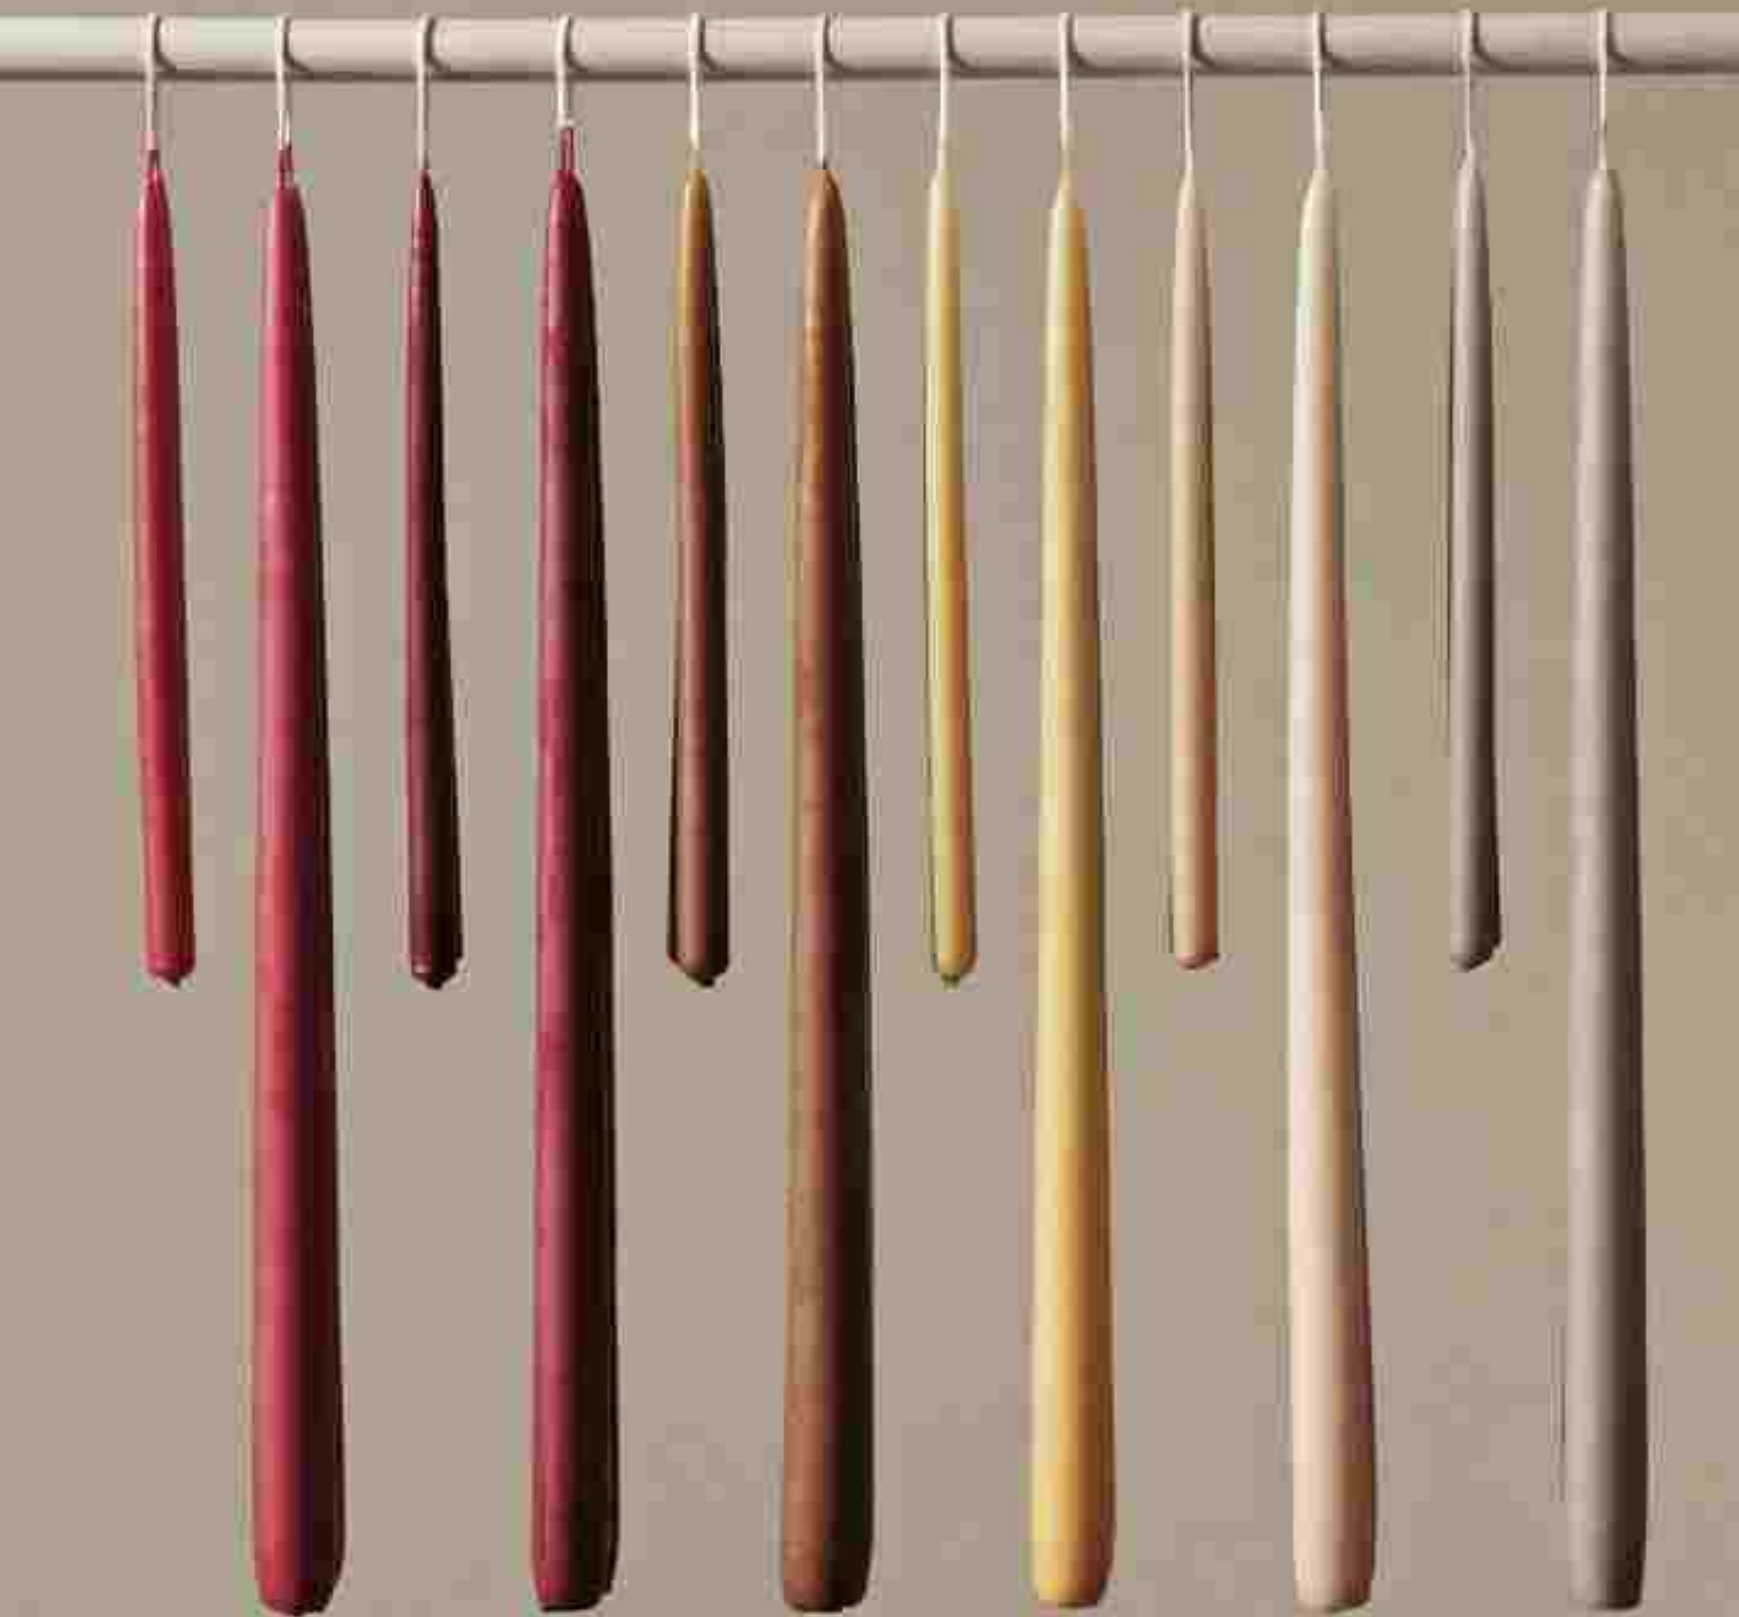

## SMOOTH TAPER CANDLE

Size: 101,7 x 14,1 cm, 510 g  
 Burn Time: 23 hours  
 Scent: 100% Jojoba  
 Material: Glass, paper, paraffin  
 Wax: Jojoba  
 WPC (handmade in EU)