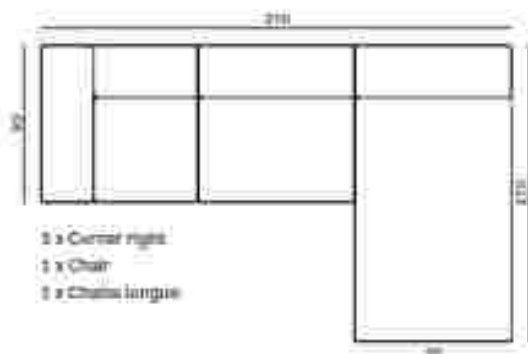

- 1 x Corner right
- 1 x Chair
- 1 x Chaise longue