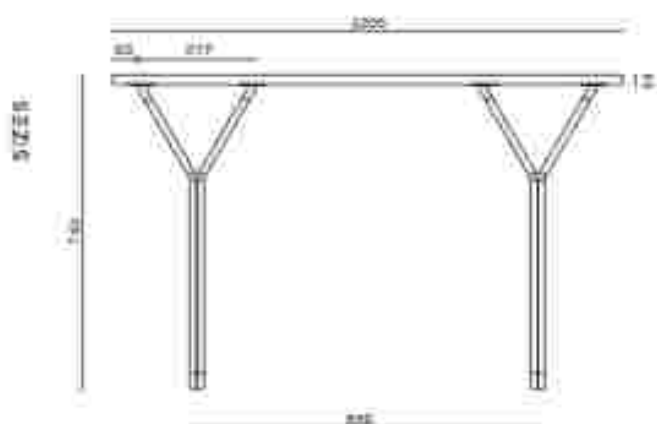

BERIT DESK POCKET

Size: W15 x L40 cm
Sales Unit: 1 pcs
Material: 100% Cotton

71210218 Black 71210219 Grey

71210220 Black 71210225 Off White

71210228 Black 71210227 Off White