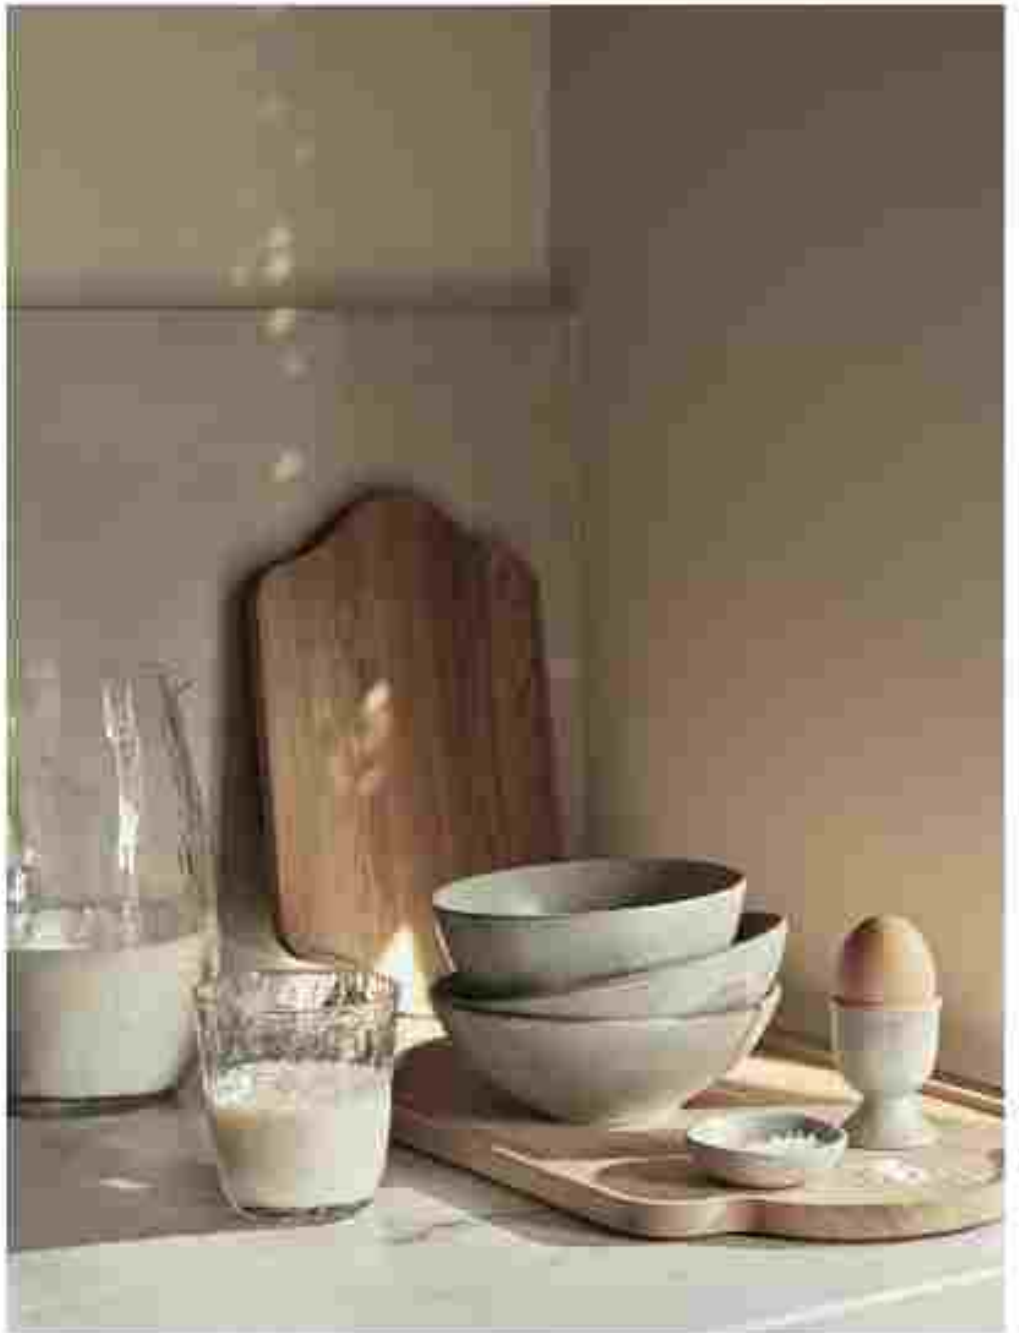

When setting the table envision the conversations you want to have, the food you want to eat and the memories you want to create.