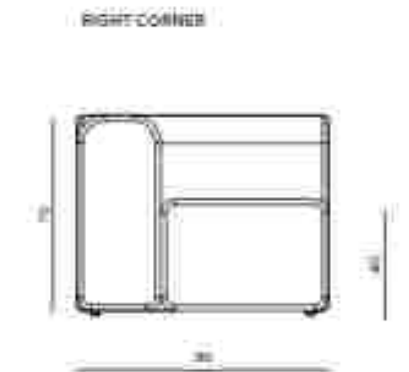

### LAGOON / POUF MODULE

Size: W90 x D98 x H40 cm, 18140 x 103140 cm  
Sales Unit: 1 pc  
Care: Dry clean

SIZES

Freight is included in the price with Europe.  
 Delivery and insurance markets are subject to freight charges.