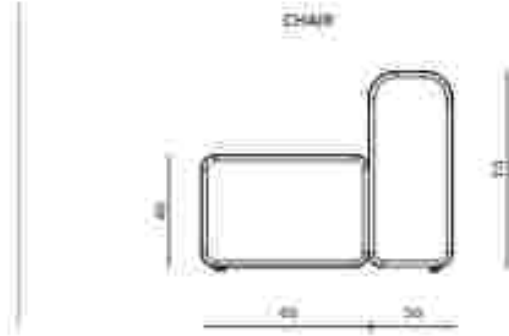

### LAGOON / POUF MODULE

Size: W90 x D98 x H40 cm, 18140 x 103140 cm  
Sales Unit: 1 pc  
Care: Dry clean

SIZES

Freight is included in the price with Europe.  
 Delivery and insurance markets are subject to freight charges.