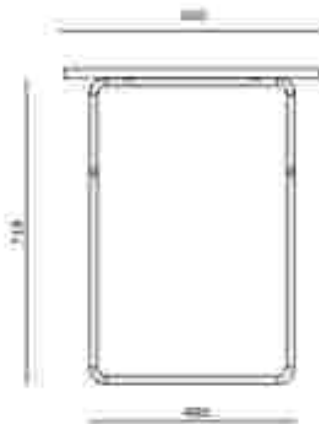

BERIT DESK POCKET

Size: W15 x L40 cm
Sales Unit: 1 pcs
Material: 100% Cotton

71210218 Black 71210219 Grey

71210220 Black 71210225 Off White

71210228 Black 71210227 Off White