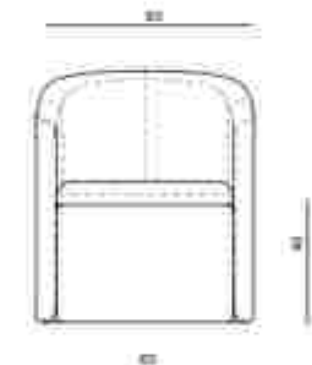

Pond Chair and Pouf

The Pond series embodies captivating proportions, creating an intimate and welcoming atmosphere. The chair's distinctive aesthetic envelops in warmth and style, with a fully upholstered design featuring clean lines, offering an equally delightful view from both the front and back. Complementing the chair are the Pond poufs, inspired by the charm of French Macaroons. These versatile pieces serve as footstools, extra seating, or even small tables when paired with a tray, adding a playful touch to the chair or any decor.

The Pond chair and poufs redefine furniture with its embrace of graceful curves and uncluttered lines, infusing organic charm and timeless vibrancy into living spaces, be it within apartments, hotels, or workplaces. Immerse yourself in the Pond collection and embrace its Nordic heritage and design ethos.

MATERIALS & CONSTRUCTION

Textile name: Siena
Composition: 54% Polyester / 35% Viscose / 10% Linen
Martindale: 30.000
Piling: 3-4

Frame: Chipboard frame and solid wood
Foam: CME FR foam
Feet: Black polypropylene

Design: Broste Copenhagen
Manufactured: Europe

Certifications:
EN-16139
EN1021-1
EN1021-2

To see the specifications of each fabric please go to overview on page 418.

POND ARMCHAIR / SIENA

Size: W65 x D65 x H75 cm, 25.4" x 25.6" x 29.5" cm
Seat: 45cm
Care: Dry clean

1162080
Latta

SIZES

POND ARMCHAIR / SIENA

Size: W65 x D65 x H75 cm, 25.4" x 25.6" x 29.5" cm
Seat: 45cm
Care: Dry clean

1162086
Octar