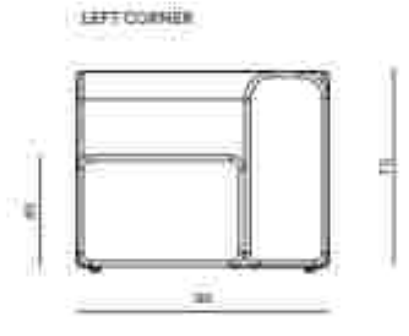

### LAGOON / POUF MODULE

Size: W90 x D98 x H40 cm, 18140 x 103140 cm  
Sales Unit: 1 pc  
Care: Dry clean

SIZES

Freight is included in the price with Europe.  
 Delivery and insurance markets are subject to freight charges.