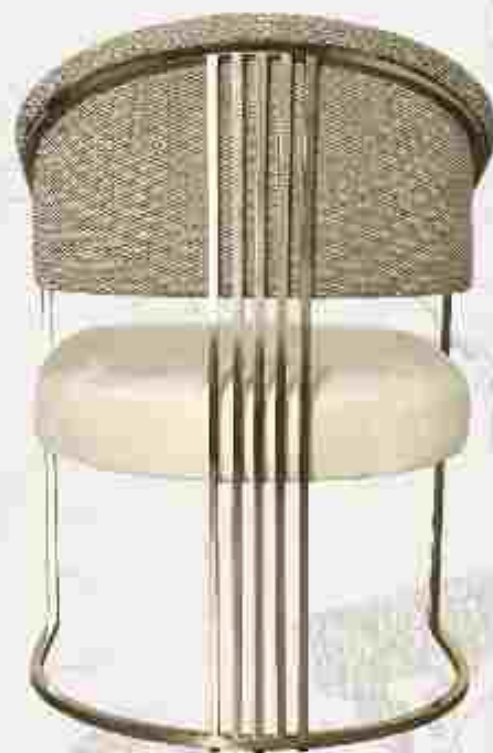

HARP BAR CHAIR

HARP BAR | H 100 cm 45.2 in.
SEAT H 60 cm 23.6 in | D 66.5 cm 26.2 in

HARP CHAIR

HARP CHAIR | H 80 cm 31.4 in
W 65 cm 25.6 in | D 60 cm 23.6 in

ATHENA CHAIR

ALSO FEATURED: CLEO MIRROR | DYNASTY SUSPENSION | STREAMLINE WALL LIGHT