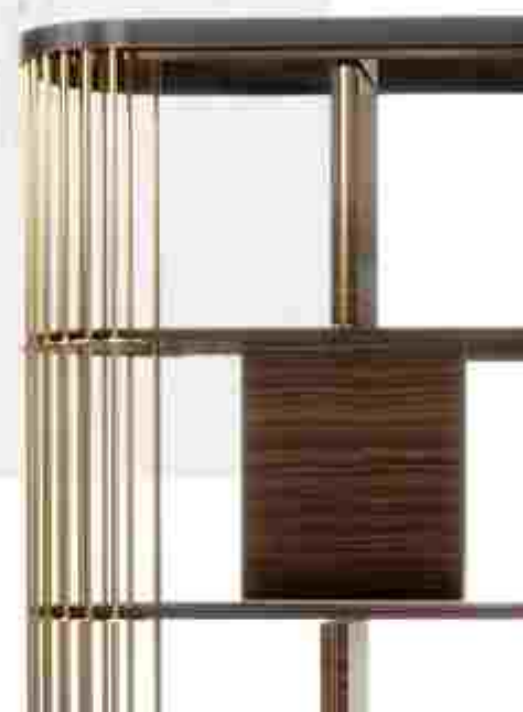

GRACE BOOKSHELF

ALSO FEATURED: COLUMNS FLOOR LAMP

HOME DÉCOR ACCESSORIES BOOKSHELF

COLUMNS BOOKSHELF

The Columns bookshelf combines modern-day elegance with playful geometry elements.

COLUMNS BOOKSHELF

COLUMNS | H 180 cm 70.8 in
W 203 cm 82.8 in | D 37 cm 14.5 in

GAYA BOOKSHELF

Gaya bookcase combines state-of-the-art smart elegance with a playful geometry twist.

GAYA BOOKSHELF

GAYA | H 213 cm 84 in
L 203 cm 80 in | W 40 cm 15.7 in

GRACE BOOKSHELF

This bookcase carries the same beautiful name and charm that is capable to transform any living space into an outstanding one.

GRACE BOOKSHELF

GRACE BOOKSHELF | H 180 cm 70.8 in
W 170 cm 66.9 in | D 45 cm 17.7 in

HOME DÉCOR ACCESSORIES

DIVIDERS | COAT RACK | BASKET | CANDLE HOLDER

RAINFOREST DIVIDER

The Rainforest Divider exemplifies contemporary design, featuring artistic lines and aesthetic appeal that exudes elegance and refinement.