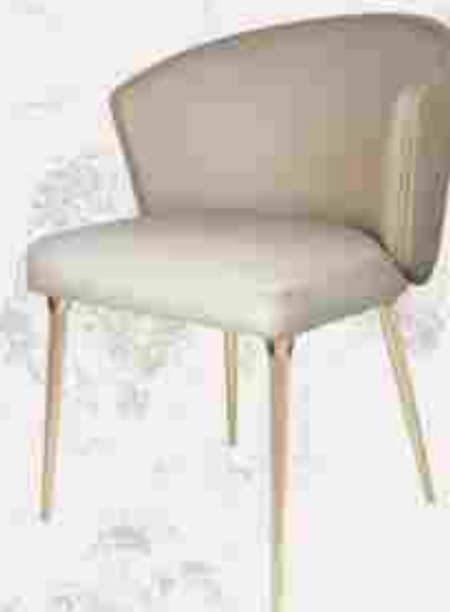

UPHOLSTERY

SEDERE COLLECTION

ALSO FEATURED: HALO PENDANT

UPHOLSTERY CHAIR | BAR CHAIR | ARMCHAIR

SEDERE BAR CHAIR

SEDERE BAR | H 100 cm 39.4 in
W 55 cm 22 in | D 63 cm 24.8 in

SEDERE ARMCHAIR

SEDERE ARM | H 80 cm 31.5 in
W 78 cm 30 in | D 60 cm 23.6 in