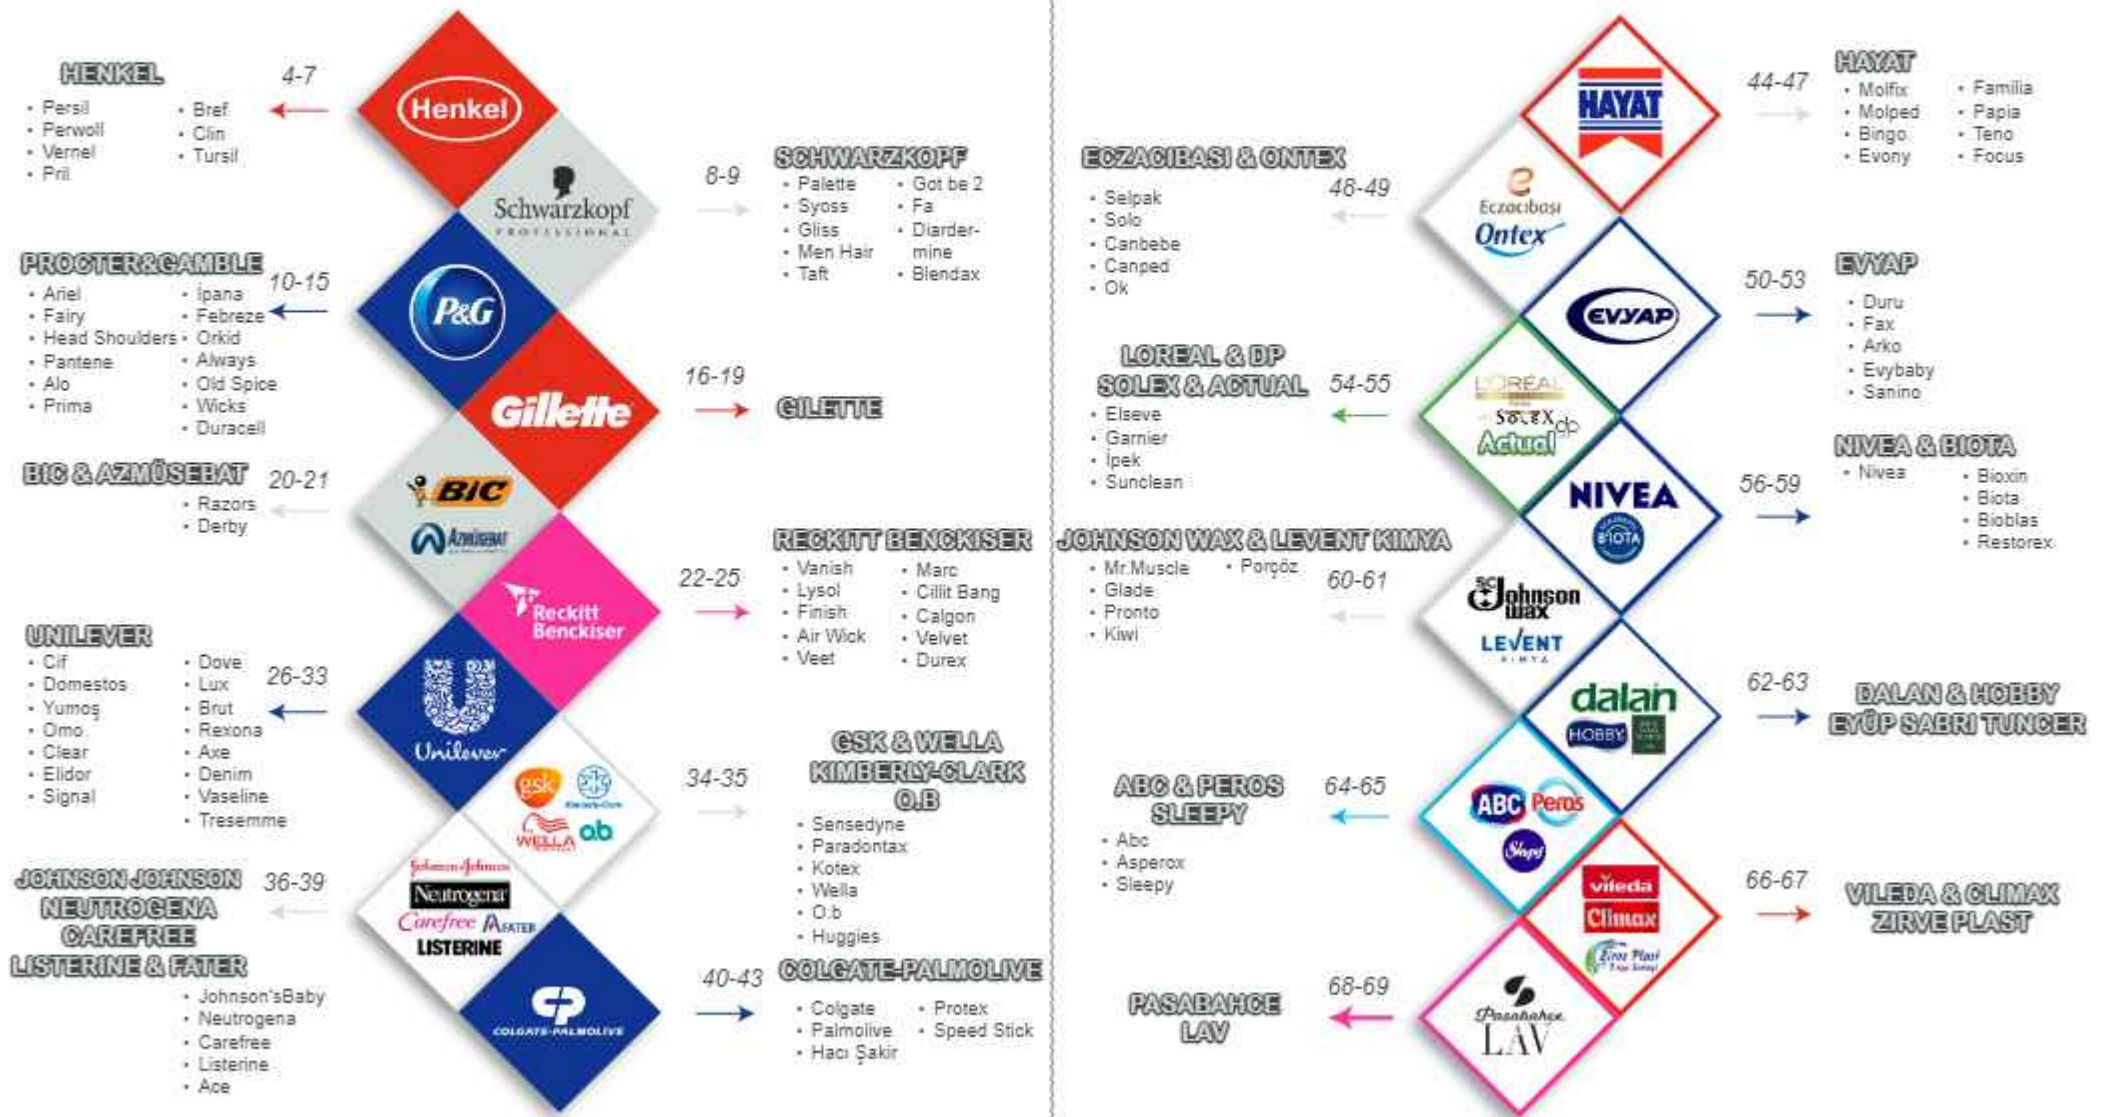

EXPAY GLOBAL

GIDA TEMİZLİK SAN. VE TİC. LTD. STİ.

**CLEANING
HYGIENE
&
FOOD
CONFECTIONERIES
CATALOGUE**

Worldwide worry-free FMCG trading ..

Worldwide worry-free FMCG trading..

ABOUT

As an extension of Aykılıç Gross, one of the leaders of the wholesale sector for many years, Expay Global is an international company specializing in distribution of global FMCG brands. Rooted in Turkey and with over 40 years of business experience, we offer competitive pricing in FMCG products on a global scale.

Over the years we have established a solid and valuable cooperation with manufacturers, suppliers and customers around the world. Thanks to this cooperation, we distribute the products from the producer to consumer in the fastest and cheapest way.

We are constantly improving ourselves and thinking about solutions for our business partners and customers. We move fast and take action at the right time.

60

Exports to more than 60 countries

Our exports are now for more than 60 countries still we are planning to expand our network day by day.

76

Dealing with approximately 76 brands

With a powerful purchase team we are dealing with 76 brands and presenting more than 1500 items to our clients.

FOOD & CONFECTIONERIES START FROM PAGE 70

Henkel

PERSIL POWDER DETERGENT