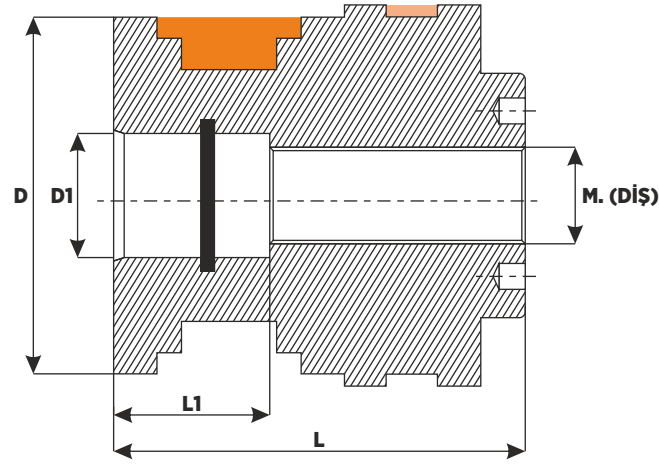

- KOMPACT SET
- ORING
- YATAKLAMA

ÜRÜN KODU	COMPACTSET	YATAKLAMA	ORING	D	D1	L	L1	DiŞ
FMD-PV-Y50	50x38X20.5x4.20	45x50x15	24.99x3.53	50	25	65	30	22x1.5
FMD-PV-Y60	60x48X20.5x4.20	55x60x15	29.75x3.53	60	30	65	30	27x2
FMD-PV-Y63	63x51x20.5x4.20	58x63x9.5	29.75x3.53	63	30	65	30	27x2
FMD-PV-Y70	70x58x20.5x4.20	65x70x15	29.75x3.53	70	30	65	30	27x2
FMD-PV-Y80	80x66x22.4x5.20	75x80x15	34.52x3.53	80	35	70	30	30x2
FMD-PV-Y90	90x76x22.4x5.20	85x90x15	39.70x3.53	90	40	70	30	35x2
FMD-PV-Y100	100x86x22.4x5.20	95x100x15	45x4	100	45	70	30	40x2
FMD-PV-Y110	110x96x22.4x5.20	105x110x15	45x4	110	45	70	30	40x2
FMD-PV-Y115	115x101x22.4x5.20	110x115x15	45x4	115	45	70	30	40x2
FMD-PV-Y120	120x106x2.4x5.20	115x120x15	50x4	120	50	70	30	45x2
FMD-PV-Y125	125x103x26.5x5.10	120x125x15	50x4	125	60	70	30	50x2
FMD-PV-Y130	130x105x25.4x6.35	125x130x15	60x4	130	60	70	30	50x2
FMD-PV-Y140	140x123x26.5x7.20	135x140x15	60x4	140	60	80	30	55x2
FMD-PV-Y150	150x125x25.4x635/1	145x150x15	65x4	150	65	80	30	60x2
FMD-PV-Y160	160x143x26.5x7.20	155x160x15	65x4	160	65	80	30	60x2
FMD-PV-Y170	170x145x25.4x12.70	165x170x15	70x4	170	85	90	30	80x2
FMD-PV-Y180	180x163x26.5x7.20	175x180x15	75x4	180	85	80	30	80x2
FMD-PV-Y200	200x175x25.40x12.70/1	195x200x15	80x5	200	80	85	35	75x2
FMD-PV-Y220	220x190x35.40x6.35/1	210x220x15	100x5	220	100	90	50	95x2
FMD-PV-Y250	250x225x25.40x12.70	245x250x15	100x5	250	100	90	50	95x2

Araç Üstü
Mobil Vinç Uzatma Kepleri
DiŞtan Somunlu