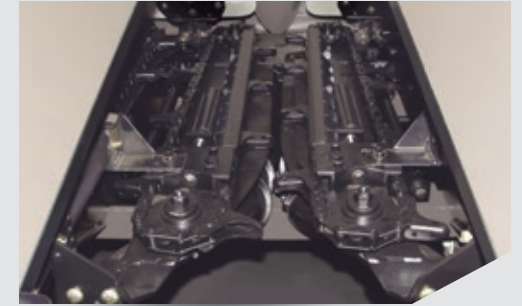

Technology for a superior level of performance.

Stalk rolls with 4 knives to pull down aggressively any size of stalks, or 6 steel plates intermeshed to obtain a higher residue.

52-link gathering chains allow the header to reach lower than any other corn header.

High durability, forged and heat treated **gathering chain sprockets**.

New individual gearbox clutch: ensures mechanical elements protection.

Aluminum cast gearboxes to reduce machine total weight. In addition, its new design facilitates the conversion process.

Hardened edges deck plates for a long service life. Directly from the cab you can modify deck plates position to maximize header performance in variable crop conditions.

Adapter: its design allows a smooth and uniform delivery to combine feeder house. By a simple operation it is possible to adjust header harvest angle to increase productivity in difficult conditions. Its interchangeable feature allows Maizco Premium Corn Header to be easily adapted to any brand and model of combine.

New design of points and guards facilitates height adjustment task. Available in sheet metal or polyethylene.

Optional: Header Height Control and autoguidance sensor.
Foldable frames.
Chopper (cast iron gearboxes).