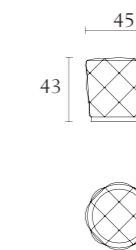

**MP302**

Console with drawers  
oyster  
black lacquer  
cm 180 x 42 x H75  
inch. 70<sup>3/4</sup> x 16<sup>1/2</sup> x H29<sup>1/2</sup>

**MP304**

Lamp table  
oyster  
black lacquer  
cm 70 x 70 x H55  
inch. 27<sup>1/2</sup> x 27<sup>1/2</sup> x H21<sup>3/4</sup>

**MP303**

Console  
oyster  
black lacquer  
cm 180 x 42 x H59  
inch. 70<sup>3/4</sup> x 16<sup>1/2</sup> x H23<sup>1/4</sup>

**MP002**

TV unit  
oyster  
black lacquer  
cm 200 x 50 x H52  
inch. 78<sup>3/4</sup> x 19<sup>3/4</sup> x H20<sup>1/2</sup>

**MP305**

Squared coffee table  
oyster  
black lacquer  
cm 120 x 120 x H35  
inch. 47<sup>1/4</sup> x 47<sup>1/4</sup> x H13<sup>3/4</sup>

**MP507**

Pouff  
cm 45 x 45 x H43  
inch. 17<sup>3/4</sup> x 17<sup>3/4</sup> x H17

**MP306**

Corner table  
oyster  
black lacquer  
cm 90 x 40 x H55  
inch. 35<sup>1/2</sup> x 15<sup>3/4</sup> x H21<sup>3/4</sup>

**MP100**

Bookcase  
oyster  
black lacquer  
cm 180 x 40 x H174  
inch. 70<sup>3/4</sup> x 15<sup>3/4</sup> x H68<sup>1/2</sup>