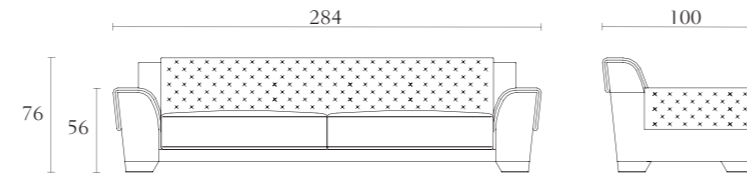

**MP305**

Squared coffee table  
oyster  
black lacquer  
cm 120 x 120 x H35  
inch. 47<sup>1/4</sup> x 47<sup>1/4</sup> x H13<sup>3/4</sup>

**MP507**

Pouff  
cm 45 x 45 x H43  
inch. 17<sup>3/4</sup> x 17<sup>3/4</sup> x H17

**MP306**

Corner table  
oyster  
black lacquer  
cm 90 x 40 x H55  
inch. 35<sup>1/2</sup> x 15<sup>3/4</sup> x H21<sup>3/4</sup>

**MP100**

Bookcase  
oyster  
black lacquer  
cm 180 x 40 x H174  
inch. 70<sup>3/4</sup> x 15<sup>3/4</sup> x H68<sup>1/2</sup>

**MP312**

Big file drawer - top in leather  
oyster  
black lacquer  
cm 80 x 50 x H61  
inch. 31 1/2 x 19 3/4 x H24

**MP502**

Office chair with castors  
cm 61 x 64 x H92  
inch. 24 x 25 1/4 x H36 1/4

**MP313**

Small file drawer - top in leather  
oyster  
black lacquer  
cm 40 x 50 x H61  
inch. 15 3/4 x 19 3/4 x H24

**MP503**

4 seat sofa  
cm 284 x 100 x H76  
inch. 111 3/4 x 39 1/3 x H30

**MP310**

Desk  
oyster  
black lacquer  
cm 180 x 90 x H76  
inch. 70 3/4 x 35 1/2 x H30