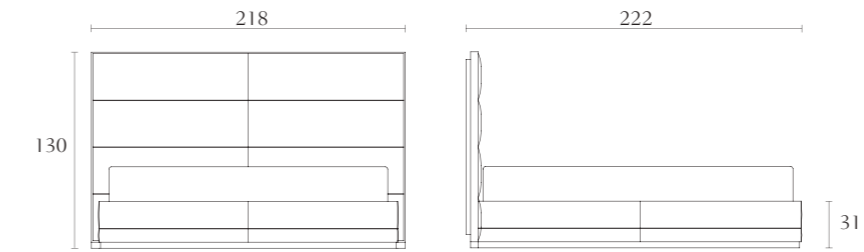

**MP900**

Queen size bed  
cm 178 x 222 x H130  
inch. 70 x 87 1/2 x H51 1/4  
Orthopaedic spring  
cm 153 x 203  
inch. 60 1/4 x 80

**MP901**

King size bed  
cm 218 x 222 x H130  
inch. 85 3/4 x 87 1/2 x H51 1/4  
Orthopaedic spring  
cm 193 x 203  
inch. 76 x 80

**MP902**

California size bed  
cm 218 x 233 x H130  
inch. 85 3/4 x 91 3/4 x H51 1/4  
Orthopaedic spring  
cm 183 x 214  
inch. 72 x 84 1/4

**MP903**

California special size bed  
cm 218 x 222 x H130  
inch. 85 3/4 x 87 1/2 x H51 1/4  
Orthopaedic spring  
cm 183 x 203  
inch. 72 x 80

**MP904**

King Special size bed  
cm 218 x 233 x H130  
inch. 85 3/4 x 91 3/4 x H51 1/4  
Orthopaedic spring  
cm 193 x 214  
inch. 76 x 84 1/4

**MP910**

Set of 2 lateral panels  
cm 90 x 10 x H130 each  
inch. 35 1/2 x 4 x H51 1/4