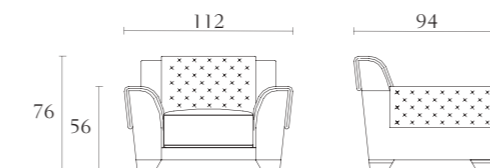

Small file drawer - top in leather  
oyster  
black lacquer  
cm 40 x 50 x H61  
inch. 15 3/4 x 19 3/4 x H24

**MP503**

4 seat sofa  
cm 284 x 100 x H76  
inch. 111 3/4 x 39 1/3 x H30

**MP310**

Desk  
oyster  
black lacquer  
cm 180 x 90 x H76  
inch. 70 3/4 x 35 1/2 x H30

**MP504**

3 seat sofa  
cm 247 x 100 x H76  
inch. 97 1/4 x 39 1/3 x H30

**MP311**

Desk  
oyster  
black lacquer  
cm 150 x 60 x H76  
inch. 59 x 23 3/4 x H30

**MP506**

Arm chair  
cm 112 x 94 x H76  
inch. 44 x 37 x H30

**MP900**

Queen size bed  
cm 178 x 222 x H130  
inch. 70 x 87 1/2 x H51 1/4  
Orthopaedic spring  
cm 153 x 203  
inch. 60 1/4 x 80

**MP901**

King size bed  
cm 218 x 222 x H130  
inch. 85 3/4 x 87 1/2 x H51 1/4  
Orthopaedic spring  
cm 193 x 203  
inch. 76 x 80