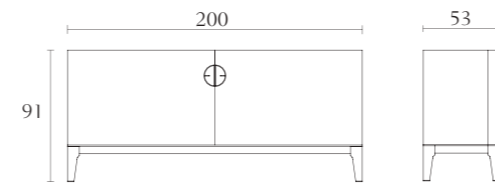

technical drawings technical drawings technical drawings technical drawings technical drawings technical drawings technical drawings

**MP001**

Buffet  
oyster  
black lacquer  
cm 240 x 53 x H91  
inch. 94<sup>1/2</sup> x 21 x H35<sup>3/4</sup>

**MP005**

Buffet  
oyster  
black lacquer  
cm 200 x 53 x H91  
inch. 78<sup>3/4</sup> x 21 x H35<sup>3/4</sup>

**MP003**

2 door and 6 drawer cabinet  
oyster  
black lacquer  
cm 145 x 45 x H152  
inch. 57 x 17<sup>3/4</sup> x H59<sup>3/4</sup>

**MP004**

2 door cabinet  
oyster  
black lacquer  
cm 145 x 45 x H152  
inch. 57 x 17<sup>3/4</sup> x H59<sup>3/4</sup>

**MP512**

Arm Chair  
oyster lacquer  
black lacquer  
cm 61 x 64 x H92  
inch. 24 x 25<sup>1/4</sup> x H36<sup>1/4</sup>