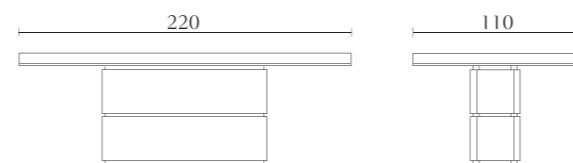

MP308

Dining table with extension
oyster
black lacquer
cm 220/320 x 110 x H75
inch. 86,6/126 x 43,3 x H29^{1/2}