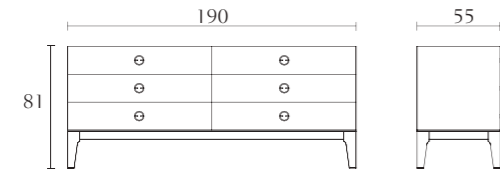

**MP904**

King Special size bed  
cm 218 x 233 x H130  
inch. 85 3/4 x 91 3/4 x H51 1/4  
Orthopaedic spring  
cm 193 x 214  
inch. 76 x 84 1/4

**MP910**

Set of 2 lateral panels  
cm 90 x 10 x H130 each  
inch. 35 1/2 x 4 x H51 1/4

**MP911**

Set of 2 lateral panels  
cm 70 x 10 x H130 each  
inch. 27 1/2 x 4 x H51 1/4

**MP950**

Blanket  
black fox fur

**MP700**

6 drawer dresser  
oyster  
black lacquer  
cm 190 x 55 x H81  
inch. 74<sup>3/4</sup> x 21<sup>1/2</sup> x H32

**MP703**

Nightstand  
oyster  
black lacquer  
cm 80 x 48 x H51  
inch. 31<sup>1/2</sup> x 19 x H20

**MP702**

3 drawer dresser  
oyster  
black lacquer  
cm 130 x 55 x H81  
inch. 51<sup>1/4</sup> x 21<sup>1/2</sup> x H32