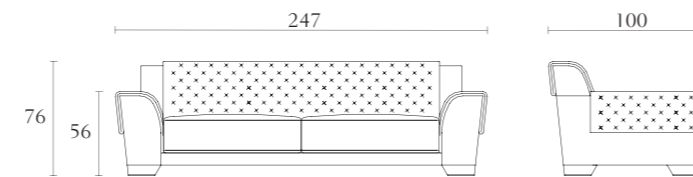

**MP306**

Corner table  
oyster  
black lacquer  
cm 90 x 40 x H55  
inch. 35<sup>1/2</sup> x 15<sup>3/4</sup> x H21<sup>3/4</sup>

**MP100**

Bookcase  
oyster  
black lacquer  
cm 180 x 40 x H174  
inch. 70<sup>3/4</sup> x 15<sup>3/4</sup> x H68<sup>1/2</sup>

Small file drawer - top in leather  
oyster  
black lacquer  
cm 40 x 50 x H61  
inch. 15 3/4 x 19 3/4 x H24

**MP503**

4 seat sofa  
cm 284 x 100 x H76  
inch. 111 3/4 x 39 1/3 x H30

**MP310**

Desk  
oyster  
black lacquer  
cm 180 x 90 x H76  
inch. 70 3/4 x 35 1/2 x H30

**MP504**

3 seat sofa  
cm 247 x 100 x H76  
inch. 97 1/4 x 39 1/3 x H30

**MP311**

Desk  
oyster  
black lacquer  
cm 150 x 60 x H76  
inch. 59 x 23 3/4 x H30

**MP506**

Arm chair  
cm 112 x 94 x H76  
inch. 44 x 37 x H30