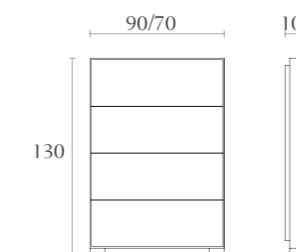

MP950

Blanket
black fox fur