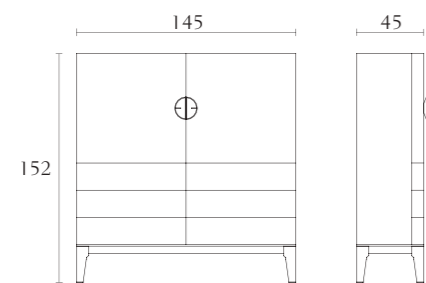

technical drawings technical drawings technical drawings technical drawings technical drawings technical drawings technical drawings

**MP001**

Buffet  
oyster  
black lacquer  
cm 240 x 53 x H91  
inch. 94<sup>1/2</sup> x 21 x H35<sup>3/4</sup>

**MP005**

Buffet  
oyster  
black lacquer  
cm 200 x 53 x H91  
inch. 78<sup>3/4</sup> x 21 x H35<sup>3/4</sup>

**MP003**

2 door and 6 drawer cabinet  
oyster  
black lacquer  
cm 145 x 45 x H152  
inch. 57 x 17<sup>3/4</sup> x H59<sup>3/4</sup>

**MP004**

2 door cabinet  
oyster  
black lacquer  
cm 145 x 45 x H152  
inch. 57 x 17<sup>3/4</sup> x H59<sup>3/4</sup>

**MP512**

Arm Chair  
oyster lacquer  
black lacquer  
cm 61 x 64 x H92  
inch. 24 x 25<sup>1/4</sup> x H36<sup>1/4</sup>