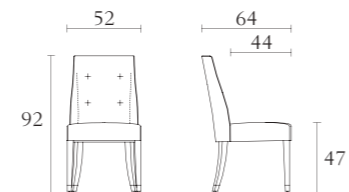

technical drawings technical drawings technical drawings technical drawings technical drawings technical drawings technical drawings

**MP001**

Buffet  
oyster  
black lacquer  
cm 240 x 53 x H91  
inch. 94<sup>1/2</sup> x 21 x H35<sup>3/4</sup>

**MP005**

Buffet  
oyster  
black lacquer  
cm 200 x 53 x H91  
inch. 78<sup>3/4</sup> x 21 x H35<sup>3/4</sup>

**MP003**

2 door and 6 drawer cabinet  
oyster  
black lacquer  
cm 145 x 45 x H152  
inch. 57 x 17<sup>3/4</sup> x H59<sup>3/4</sup>

**MP004**

2 door cabinet  
oyster  
black lacquer  
cm 145 x 45 x H152  
inch. 57 x 17<sup>3/4</sup> x H59<sup>3/4</sup>

**MP512**

Arm Chair  
oyster lacquer  
black lacquer  
cm 61 x 64 x H92  
inch. 24 x 25<sup>1/4</sup> x H36<sup>1/4</sup>

**MP501**

Chair  
oyster lacquer  
black lacquer  
cm 52 x 64 x H92  
inch. 20<sup>1/2</sup> x 25<sup>1/4</sup> x H36<sup>1/4</sup>

**MP307**

Dining table with fix top  
oyster  
black lacquer  
cm 200 x 100 x H75  
inch. 78<sup>3/4</sup> x 39<sup>1/2</sup> x H29<sup>1/2</sup>