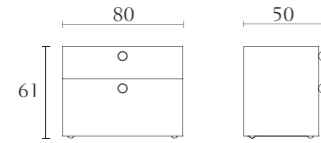

**MP305**

Squared coffee table  
oyster  
black lacquer  
cm 120 x 120 x H35  
inch. 47<sup>1/4</sup> x 47<sup>1/4</sup> x H13<sup>3/4</sup>

**MP507**

Pouff  
cm 45 x 45 x H43  
inch. 17<sup>3/4</sup> x 17<sup>3/4</sup> x H17

**MP306**

Corner table  
oyster  
black lacquer  
cm 90 x 40 x H55  
inch. 35<sup>1/2</sup> x 15<sup>3/4</sup> x H21<sup>3/4</sup>

**MP100**

Bookcase  
oyster  
black lacquer  
cm 180 x 40 x H174  
inch. 70<sup>3/4</sup> x 15<sup>3/4</sup> x H68<sup>1/2</sup>

**MP312**

Big file drawer - top in leather  
oyster  
black lacquer  
cm 80 x 50 x H61  
inch. 31 1/2 x 19 3/4 x H24

**MP502**

Office chair with castors  
cm 61 x 64 x H92  
inch. 24 x 25 1/4 x H36 1/4

**MP313**