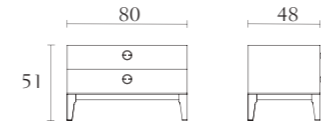

**MP904**

King Special size bed  
cm 218 x 233 x H130  
inch. 85 3/4 x 91 3/4 x H51 1/4  
Orthopaedic spring  
cm 193 x 214  
inch. 76 x 84 1/4

**MP910**

Set of 2 lateral panels  
cm 90 x 10 x H130 each  
inch. 35 1/2 x 4 x H51 1/4

**MP911**

Set of 2 lateral panels  
cm 70 x 10 x H130 each  
inch. 27 1/2 x 4 x H51 1/4

**MP950**

Blanket  
black fox fur

**MP700**

6 drawer dresser  
oyster  
black lacquer  
cm 190 x 55 x H81  
inch. 74<sup>3/4</sup> x 21<sup>1/2</sup> x H32

**MP703**

Nightstand  
oyster  
black lacquer  
cm 80 x 48 x H51  
inch. 31<sup>1/2</sup> x 19 x H20

**MP702**

3 drawer dresser  
oyster  
black lacquer  
cm 130 x 55 x H81  
inch. 51<sup>1/4</sup> x 21<sup>1/2</sup> x H32