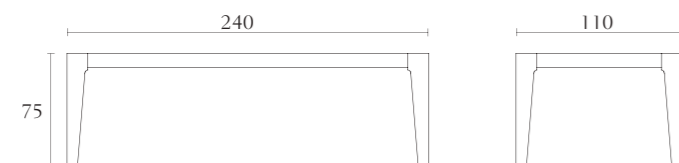

**MP004**

2 door cabinet  
oyster  
black lacquer  
cm 145 x 45 x H152  
inch. 57 x 17<sup>3/4</sup> x H59<sup>3/4</sup>

**MP512**

Arm Chair  
oyster lacquer  
black lacquer  
cm 61 x 64 x H92  
inch. 24 x 25<sup>1/4</sup> x H36<sup>1/4</sup>

**MP501**

Chair  
oyster lacquer  
black lacquer  
cm 52 x 64 x H92  
inch. 20<sup>1/2</sup> x 25<sup>1/4</sup> x H36<sup>1/4</sup>

**MP307**

Dining table with fix top  
oyster  
black lacquer  
cm 200 x 100 x H75  
inch. 78<sup>3/4</sup> x 39<sup>1/2</sup> x H29<sup>1/2</sup>

**MP301**

Dining table with fix top  
oyster  
black lacquer  
cm 240 x 110 x H75  
inch. 94<sup>1/2</sup> x 43<sup>1/3</sup> x H29<sup>1/2</sup>

**MP308**

Dining table with extension  
oyster  
black lacquer  
cm 220/320 x 110 x H75  
inch. 86,6/126 x 43,3 x H29<sup>1/2</sup>