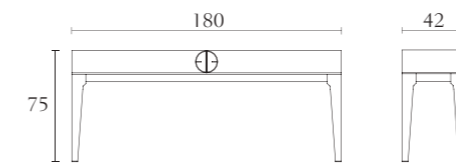

**MP501**

Chair  
oyster lacquer  
black lacquer  
cm 52 x 64 x H92  
inch. 20<sup>1/2</sup> x 25<sup>1/4</sup> x H36<sup>1/4</sup>

**MP307**

Dining table with fix top  
oyster  
black lacquer  
cm 200 x 100 x H75  
inch. 78<sup>3/4</sup> x 39<sup>1/2</sup> x H29<sup>1/2</sup>

**MP301**

Dining table with fix top  
oyster  
black lacquer  
cm 240 x 110 x H75  
inch. 94<sup>1/2</sup> x 43<sup>1/3</sup> x H29<sup>1/2</sup>

**MP308**

Dining table with extension  
oyster  
black lacquer  
cm 220/320 x 110 x H75  
inch. 86,6/126 x 43,3 x H29<sup>1/2</sup>

**MP302**

Console with drawers  
oyster  
black lacquer  
cm 180 x 42 x H75  
inch. 70<sup>3/4</sup> x 16<sup>1/2</sup> x H29<sup>1/2</sup>

**MP304**

Lamp table  
oyster  
black lacquer  
cm 70 x 70 x H55  
inch. 27<sup>1/2</sup> x 27<sup>1/2</sup> x H21<sup>3/4</sup>