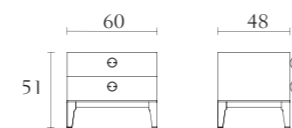

**MP911**

Set of 2 lateral panels  
cm 70 x 10 x H130 each  
inch. 27 1/2 x 4 x H51 1/4

**MP950**

Blanket  
black fox fur

**MP700**

6 drawer dresser  
oyster  
black lacquer  
cm 190 x 55 x H81  
inch. 74<sup>3/4</sup> x 21<sup>1/2</sup> x H32

**MP703**

Nightstand  
oyster  
black lacquer  
cm 80 x 48 x H51  
inch. 31<sup>1/2</sup> x 19 x H20

**MP702**

3 drawer dresser  
oyster  
black lacquer  
cm 130 x 55 x H81  
inch. 51<sup>1/4</sup> x 21<sup>1/2</sup> x H32

**MP704**

Nightstand  
oyster  
black lacquer  
cm 60 x 48 x H51  
inch. 23<sup>3/4</sup> x 19 x H20

**MP701**

chest of drawers  
oyster  
black lacquer  
cm 95 x 55 x H136  
inch. 37<sup>1/2</sup> x 21<sup>1/2</sup> x H53<sup>1/2</sup>

**MP500**

Bench  
available only uph. in leather  
cm 170 x 40 x H38  
inch. 67 x 15<sup>3/4</sup> x H15

**MP605**

Wall mirror  
available only uph. in leather  
cm 120 x 12 x H120  
inch. 47<sup>1/4</sup> x 4<sup>3/4</sup> x H47<sup>1/4</sup>