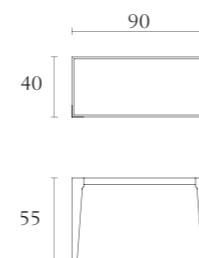

**MP303**

Console  
oyster  
black lacquer  
cm 180 x 42 x H59  
inch. 70<sup>3/4</sup> x 16<sup>1/2</sup> x H23<sup>1/4</sup>

**MP002**

TV unit  
oyster  
black lacquer  
cm 200 x 50 x H52  
inch. 78<sup>3/4</sup> x 19<sup>3/4</sup> x H20<sup>1/2</sup>

**MP305**

Squared coffee table  
oyster  
black lacquer  
cm 120 x 120 x H35  
inch. 47<sup>1/4</sup> x 47<sup>1/4</sup> x H13<sup>3/4</sup>

**MP507**

Pouff  
cm 45 x 45 x H43  
inch. 17<sup>3/4</sup> x 17<sup>3/4</sup> x H17

**MP306**

Corner table  
oyster  
black lacquer  
cm 90 x 40 x H55  
inch. 35<sup>1/2</sup> x 15<sup>3/4</sup> x H21<sup>3/4</sup>

**MP100**

Bookcase  
oyster  
black lacquer  
cm 180 x 40 x H174  
inch. 70<sup>3/4</sup> x 15<sup>3/4</sup> x H68<sup>1/2</sup>

**MP312**

Big file drawer - top in leather  
oyster  
black lacquer  
cm 80 x 50 x H61  
inch. 31 1/2 x 19 3/4 x H24

**MP502**

Office chair with castors  
cm 61 x 64 x H92  
inch. 24 x 25 1/4 x H36 1/4

**MP313**