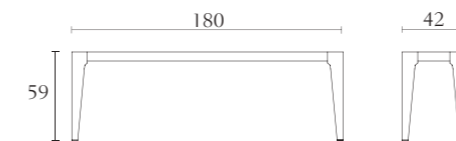

MP303

Console
oyster
black lacquer
cm 180 x 42 x H59
inch. 70^{3/4} x 16^{1/2} x H23^{1/4}