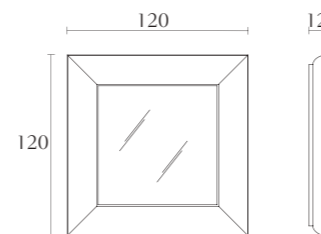

**MP704**

Nightstand  
oyster  
black lacquer  
cm 60 x 48 x H51  
inch. 23<sup>3/4</sup> x 19 x H20

**MP701**

chest of drawers  
oyster  
black lacquer  
cm 95 x 55 x H136  
inch. 37<sup>1/2</sup> x 21<sup>1/2</sup> x H53<sup>1/2</sup>

**MP500**

Bench  
available only uph. in leather  
cm 170 x 40 x H38  
inch. 67 x 15<sup>3/4</sup> x H15

**MP605**

Wall mirror  
available only uph. in leather  
cm 120 x 12 x H120  
inch. 47<sup>1/4</sup> x 4<sup>3/4</sup> x H47<sup>1/4</sup>

**MP600**

Table lamp  
available only uph. in leather  
cm 40 x 40 x H77  
inch. 15<sup>3/4</sup> x 15<sup>3/4</sup> x H30<sup>1/3</sup>

**MP602**

Small table lamp  
available only uph. in leather  
cm 35 x 35 x H74  
inch. 13<sup>3/4</sup> x 13<sup>3/4</sup> x H29