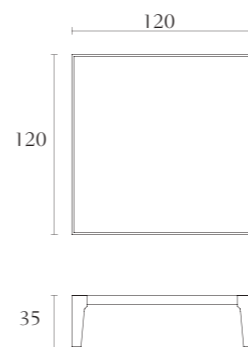

**MP302**

Console with drawers  
oyster  
black lacquer  
cm 180 x 42 x H75  
inch. 70<sup>3/4</sup> x 16<sup>1/2</sup> x H29<sup>1/2</sup>

**MP304**

Lamp table  
oyster  
black lacquer  
cm 70 x 70 x H55  
inch. 27<sup>1/2</sup> x 27<sup>1/2</sup> x H21<sup>3/4</sup>

**MP303**

Console  
oyster  
black lacquer  
cm 180 x 42 x H59  
inch. 70<sup>3/4</sup> x 16<sup>1/2</sup> x H23<sup>1/4</sup>

**MP002**

TV unit  
oyster  
black lacquer  
cm 200 x 50 x H52  
inch. 78<sup>3/4</sup> x 19<sup>3/4</sup> x H20<sup>1/2</sup>

**MP305**

Squared coffee table  
oyster  
black lacquer  
cm 120 x 120 x H35  
inch. 47<sup>1/4</sup> x 47<sup>1/4</sup> x H13<sup>3/4</sup>

**MP507**

Pouff  
cm 45 x 45 x H43  
inch. 17<sup>3/4</sup> x 17<sup>3/4</sup> x H17

**MP306**

Corner table  
oyster  
black lacquer  
cm 90 x 40 x H55  
inch. 35<sup>1/2</sup> x 15<sup>3/4</sup> x H21<sup>3/4</sup>

**MP100**

Bookcase  
oyster  
black lacquer  
cm 180 x 40 x H174  
inch. 70<sup>3/4</sup> x 15<sup>3/4</sup> x H68<sup>1/2</sup>