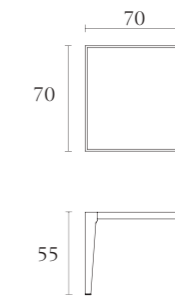

MP304

Lamp table
oyster
black lacquer
cm 70 x 70 x H55
inch. 27^{1/2} x 27^{1/2} x H21^{3/4}