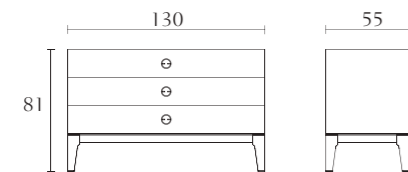

MP702

3 drawer dresser
oyster
black lacquer
cm 130 x 55 x H81
inch. 51^{1/4} x 21^{1/2} x H32