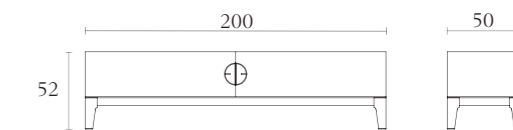

**MP301**

Dining table with fix top  
oyster  
black lacquer  
cm 240 x 110 x H75  
inch. 94<sup>1/2</sup> x 43<sup>1/3</sup> x H29<sup>1/2</sup>

**MP308**

Dining table with extension  
oyster  
black lacquer  
cm 220/320 x 110 x H75  
inch. 86,6/126 x 43,3 x H29<sup>1/2</sup>

**MP302**

Console with drawers  
oyster  
black lacquer  
cm 180 x 42 x H75  
inch. 70<sup>3/4</sup> x 16<sup>1/2</sup> x H29<sup>1/2</sup>

**MP304**

Lamp table  
oyster  
black lacquer  
cm 70 x 70 x H55  
inch. 27<sup>1/2</sup> x 27<sup>1/2</sup> x H21<sup>3/4</sup>

**MP303**

Console  
oyster  
black lacquer  
cm 180 x 42 x H59  
inch. 70<sup>3/4</sup> x 16<sup>1/2</sup> x H23<sup>1/4</sup>

**MP002**

TV unit  
oyster  
black lacquer  
cm 200 x 50 x H52  
inch. 78<sup>3/4</sup> x 19<sup>3/4</sup> x H20<sup>1/2</sup>

**MP305**

Squared coffee table  
oyster  
black lacquer  
cm 120 x 120 x H35  
inch. 47<sup>1/4</sup> x 47<sup>1/4</sup> x H13<sup>3/4</sup>

**MP507**

Pouff  
cm 45 x 45 x H43  
inch. 17<sup>3/4</sup> x 17<sup>3/4</sup> x H17