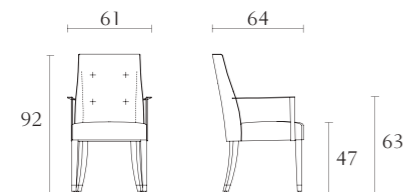

technical drawings technical drawings technical drawings technical drawings technical drawings technical drawings technical drawings

**MP001**

Buffet  
oyster  
black lacquer  
cm 240 x 53 x H91  
inch. 94<sup>1/2</sup> x 21 x H35<sup>3/4</sup>

**MP005**

Buffet  
oyster  
black lacquer  
cm 200 x 53 x H91  
inch. 78<sup>3/4</sup> x 21 x H35<sup>3/4</sup>

**MP003**

2 door and 6 drawer cabinet  
oyster  
black lacquer  
cm 145 x 45 x H152  
inch. 57 x 17<sup>3/4</sup> x H59<sup>3/4</sup>

**MP004**

2 door cabinet  
oyster  
black lacquer  
cm 145 x 45 x H152  
inch. 57 x 17<sup>3/4</sup> x H59<sup>3/4</sup>

**MP512**

Arm Chair  
oyster lacquer  
black lacquer  
cm 61 x 64 x H92  
inch. 24 x 25<sup>1/4</sup> x H36<sup>1/4</sup>

**MP501**

Chair  
oyster lacquer  
black lacquer  
cm 52 x 64 x H92  
inch. 20<sup>1/2</sup> x 25<sup>1/4</sup> x H36<sup>1/4</sup>

**MP307**

Dining table with fix top  
oyster  
black lacquer  
cm 200 x 100 x H75  
inch. 78<sup>3/4</sup> x 39<sup>1/2</sup> x H29<sup>1/2</sup>