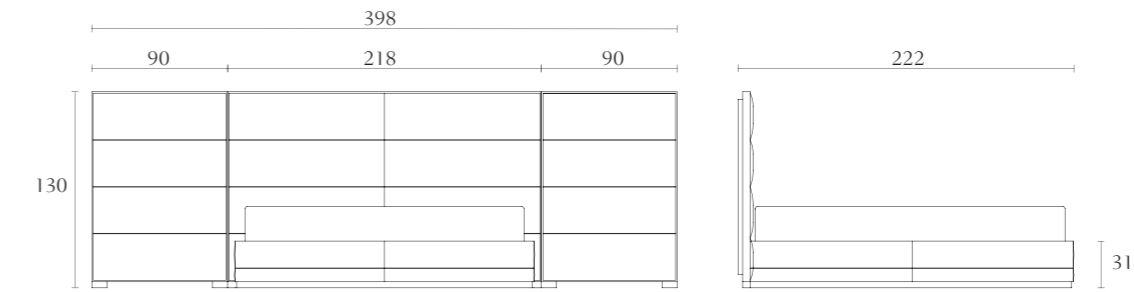

**MP504**

3 seat sofa  
cm 247 x 100 x H76  
inch. 97 1/4 x 39 1/3 x H30

**MP311**

Desk  
oyster  
black lacquer  
cm 150 x 60 x H76  
inch. 59 x 23 3/4 x H30

**MP506**

Arm chair  
cm 112 x 94 x H76  
inch. 44 x 37 x H30

**MP900**

Queen size bed  
cm 178 x 222 x H130  
inch. 70 x 87 1/2 x H51 1/4  
Orthopaedic spring  
cm 153 x 203  
inch. 60 1/4 x 80

**MP901**

King size bed  
cm 218 x 222 x H130  
inch. 85 3/4 x 87 1/2 x H51 1/4  
Orthopaedic spring  
cm 193 x 203  
inch. 76 x 80