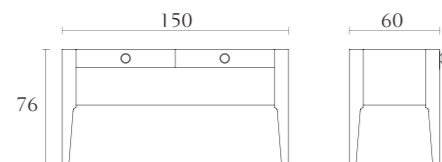

**MP306**

Corner table  
oyster  
black lacquer  
cm 90 x 40 x H55  
inch. 35<sup>1/2</sup> x 15<sup>3/4</sup> x H21<sup>3/4</sup>

**MP100**

Bookcase  
oyster  
black lacquer  
cm 180 x 40 x H174  
inch. 70<sup>3/4</sup> x 15<sup>3/4</sup> x H68<sup>1/2</sup>

Small file drawer - top in leather  
oyster  
black lacquer  
cm 40 x 50 x H61  
inch. 15 3/4 x 19 3/4 x H24

**MP503**

4 seat sofa  
cm 284 x 100 x H76  
inch. 111 3/4 x 39 1/3 x H30

**MP310**

Desk  
oyster  
black lacquer  
cm 180 x 90 x H76  
inch. 70 3/4 x 35 1/2 x H30

**MP504**

3 seat sofa  
cm 247 x 100 x H76  
inch. 97 1/4 x 39 1/3 x H30

**MP311**

Desk  
oyster  
black lacquer  
cm 150 x 60 x H76  
inch. 59 x 23 3/4 x H30

**MP506**

Arm chair  
cm 112 x 94 x H76  
inch. 44 x 37 x H30

**MP900**

Queen size bed  
cm 178 x 222 x H130  
inch. 70 x 87 1/2 x H51 1/4  
Orthopaedic spring  
cm 153 x 203  
inch. 60 1/4 x 80

**MP901**

King size bed  
cm 218 x 222 x H130  
inch. 85 3/4 x 87 1/2 x H51 1/4  
Orthopaedic spring  
cm 193 x 203  
inch. 76 x 80