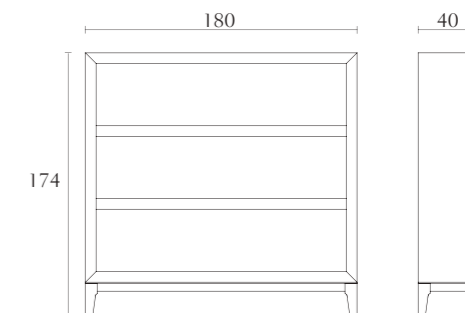

**MP303**

Console  
oyster  
black lacquer  
cm 180 x 42 x H59  
inch. 70<sup>3/4</sup> x 16<sup>1/2</sup> x H23<sup>1/4</sup>

**MP002**

TV unit  
oyster  
black lacquer  
cm 200 x 50 x H52  
inch. 78<sup>3/4</sup> x 19<sup>3/4</sup> x H20<sup>1/2</sup>

**MP305**

Squared coffee table  
oyster  
black lacquer  
cm 120 x 120 x H35  
inch. 47<sup>1/4</sup> x 47<sup>1/4</sup> x H13<sup>3/4</sup>

**MP507**

Pouff  
cm 45 x 45 x H43  
inch. 17<sup>3/4</sup> x 17<sup>3/4</sup> x H17

**MP306**

Corner table  
oyster  
black lacquer  
cm 90 x 40 x H55  
inch. 35<sup>1/2</sup> x 15<sup>3/4</sup> x H21<sup>3/4</sup>

**MP100**

Bookcase  
oyster  
black lacquer  
cm 180 x 40 x H174  
inch. 70<sup>3/4</sup> x 15<sup>3/4</sup> x H68<sup>1/2</sup>

**MP312**

Big file drawer - top in leather  
oyster  
black lacquer  
cm 80 x 50 x H61  
inch. 31 1/2 x 19 3/4 x H24

**MP502**

Office chair with castors  
cm 61 x 64 x H92  
inch. 24 x 25 1/4 x H36 1/4

**MP313**