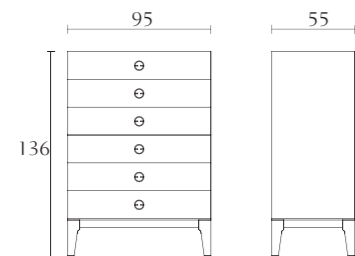

MP701

chest of drawers
oyster
black lacquer
cm 95 x 55 x H136
inch. 37^{1/2} x 21^{1/2} x H53^{1/2}