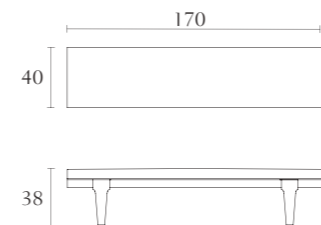

**MP703**

Nightstand  
oyster  
black lacquer  
cm 80 x 48 x H51  
inch. 31<sup>1/2</sup> x 19 x H20

**MP702**

3 drawer dresser  
oyster  
black lacquer  
cm 130 x 55 x H81  
inch. 51<sup>1/4</sup> x 21<sup>1/2</sup> x H32

**MP704**

Nightstand  
oyster  
black lacquer  
cm 60 x 48 x H51  
inch. 23<sup>3/4</sup> x 19 x H20

**MP701**

chest of drawers  
oyster  
black lacquer  
cm 95 x 55 x H136  
inch. 37<sup>1/2</sup> x 21<sup>1/2</sup> x H53<sup>1/2</sup>

**MP500**

Bench  
available only uph. in leather  
cm 170 x 40 x H38  
inch. 67 x 15<sup>3/4</sup> x H15

**MP605**

Wall mirror  
available only uph. in leather  
cm 120 x 12 x H120  
inch. 47<sup>1/4</sup> x 4<sup>3/4</sup> x H47<sup>1/4</sup>