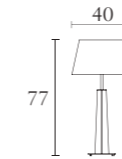

**MP703**

Nightstand  
oyster  
black lacquer  
cm 80 x 48 x H51  
inch. 31<sup>1/2</sup> x 19 x H20

**MP702**

3 drawer dresser  
oyster  
black lacquer  
cm 130 x 55 x H81  
inch. 51<sup>1/4</sup> x 21<sup>1/2</sup> x H32

**MP704**

Nightstand  
oyster  
black lacquer  
cm 60 x 48 x H51  
inch. 23<sup>3/4</sup> x 19 x H20

**MP701**

chest of drawers  
oyster  
black lacquer  
cm 95 x 55 x H136  
inch. 37<sup>1/2</sup> x 21<sup>1/2</sup> x H53<sup>1/2</sup>

**MP500**

Bench  
available only uph. in leather  
cm 170 x 40 x H38  
inch. 67 x 15<sup>3/4</sup> x H15

**MP605**

Wall mirror  
available only uph. in leather  
cm 120 x 12 x H120  
inch. 47<sup>1/4</sup> x 4<sup>3/4</sup> x H47<sup>1/4</sup>

**MP600**

Table lamp  
available only uph. in leather  
cm 40 x 40 x H77  
inch. 15<sup>3/4</sup> x 15<sup>3/4</sup> x H30<sup>1/3</sup>

**MP602**

Small table lamp  
available only uph. in leather  
cm 35 x 35 x H74  
inch. 13<sup>3/4</sup> x 13<sup>3/4</sup> x H29