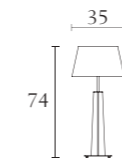

MP602

Small table lamp
available only uph. in leather
cm 35 x 35 x H74
inch. 13^{3/4} x 13^{3/4} x H29