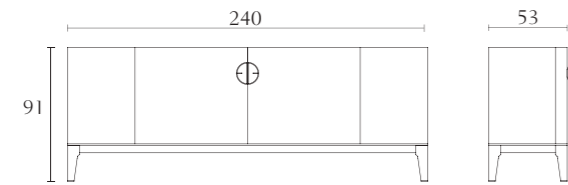

technical drawings technical drawings technical drawings technical drawings technical drawings technical drawings technical drawings

**MP001**

Buffet  
oyster  
black lacquer  
cm 240 x 53 x H91  
inch. 94<sup>1/2</sup> x 21 x H35<sup>3/4</sup>

**MP005**

Buffet  
oyster  
black lacquer  
cm 200 x 53 x H91  
inch. 78<sup>3/4</sup> x 21 x H35<sup>3/4</sup>

**MP003**

2 door and 6 drawer cabinet  
oyster  
black lacquer  
cm 145 x 45 x H152  
inch. 57 x 17<sup>3/4</sup> x H59<sup>3/4</sup>