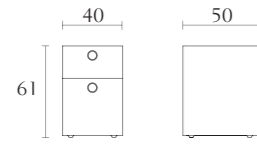

**MP306**

Corner table  
oyster  
black lacquer  
cm 90 x 40 x H55  
inch. 35<sup>1/2</sup> x 15<sup>3/4</sup> x H21<sup>3/4</sup>

**MP100**

Bookcase  
oyster  
black lacquer  
cm 180 x 40 x H174  
inch. 70<sup>3/4</sup> x 15<sup>3/4</sup> x H68<sup>1/2</sup>

**MP312**

Big file drawer - top in leather  
oyster  
black lacquer  
cm 80 x 50 x H61  
inch. 31 1/2 x 19 3/4 x H24

**MP502**

Office chair with castors  
cm 61 x 64 x H92  
inch. 24 x 25 1/4 x H36 1/4

**MP313**

Small file drawer - top in leather  
oyster  
black lacquer  
cm 40 x 50 x H61  
inch. 15 3/4 x 19 3/4 x H24

**MP503**

4 seat sofa  
cm 284 x 100 x H76  
inch. 111 3/4 x 39 1/3 x H30

**MP310**

Desk  
oyster  
black lacquer  
cm 180 x 90 x H76  
inch. 70 3/4 x 35 1/2 x H30

**MP504**

3 seat sofa  
cm 247 x 100 x H76  
inch. 97 1/4 x 39 1/3 x H30

**MP311**

Desk  
oyster  
black lacquer  
cm 150 x 60 x H76  
inch. 59 x 23 3/4 x H30

**MP506**

Arm chair  
cm 112 x 94 x H76  
inch. 44 x 37 x H30