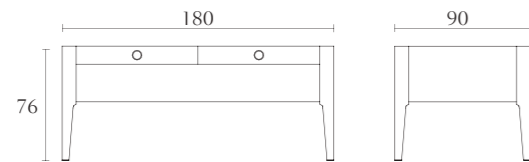

MP310

Desk
oyster
black lacquer
cm 180 x 90 x H76
inch. 70 3/4 x 35 1/2 x H30