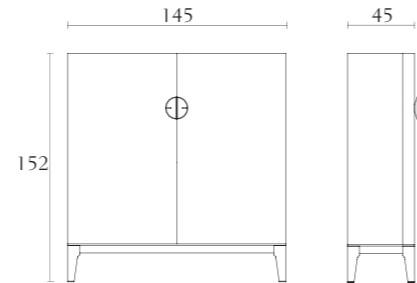

technical drawings technical drawings technical drawings technical drawings technical drawings technical drawings technical drawings

**MP001**

Buffet  
oyster  
black lacquer  
cm 240 x 53 x H91  
inch. 94<sup>1/2</sup> x 21 x H35<sup>3/4</sup>

**MP005**

Buffet  
oyster  
black lacquer  
cm 200 x 53 x H91  
inch. 78<sup>3/4</sup> x 21 x H35<sup>3/4</sup>

**MP003**

2 door and 6 drawer cabinet  
oyster  
black lacquer  
cm 145 x 45 x H152  
inch. 57 x 17<sup>3/4</sup> x H59<sup>3/4</sup>

**MP004**

2 door cabinet  
oyster  
black lacquer  
cm 145 x 45 x H152  
inch. 57 x 17<sup>3/4</sup> x H59<sup>3/4</sup>

**MP512**

Arm Chair  
oyster lacquer  
black lacquer  
cm 61 x 64 x H92  
inch. 24 x 25<sup>1/4</sup> x H36<sup>1/4</sup>

**MP501**

Chair  
oyster lacquer  
black lacquer  
cm 52 x 64 x H92  
inch. 20<sup>1/2</sup> x 25<sup>1/4</sup> x H36<sup>1/4</sup>

**MP307**

Dining table with fix top  
oyster  
black lacquer  
cm 200 x 100 x H75  
inch. 78<sup>3/4</sup> x 39<sup>1/2</sup> x H29<sup>1/2</sup>