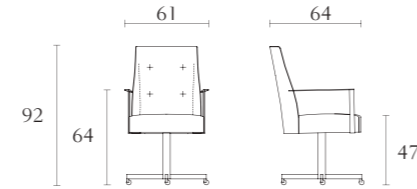

**MP305**

Squared coffee table  
oyster  
black lacquer  
cm 120 x 120 x H35  
inch. 47<sup>1/4</sup> x 47<sup>1/4</sup> x H13<sup>3/4</sup>

**MP507**

Pouff  
cm 45 x 45 x H43  
inch. 17<sup>3/4</sup> x 17<sup>3/4</sup> x H17

**MP306**

Corner table  
oyster  
black lacquer  
cm 90 x 40 x H55  
inch. 35<sup>1/2</sup> x 15<sup>3/4</sup> x H21<sup>3/4</sup>

**MP100**

Bookcase  
oyster  
black lacquer  
cm 180 x 40 x H174  
inch. 70<sup>3/4</sup> x 15<sup>3/4</sup> x H68<sup>1/2</sup>

**MP312**

Big file drawer - top in leather  
oyster  
black lacquer  
cm 80 x 50 x H61  
inch. 31 1/2 x 19 3/4 x H24

**MP502**

Office chair with castors  
cm 61 x 64 x H92  
inch. 24 x 25 1/4 x H36 1/4

**MP313**

Small file drawer - top in leather  
oyster  
black lacquer  
cm 40 x 50 x H61  
inch. 15 3/4 x 19 3/4 x H24

**MP503**

4 seat sofa  
cm 284 x 100 x H76  
inch. 111 3/4 x 39 1/3 x H30

**MP310**

Desk  
oyster  
black lacquer  
cm 180 x 90 x H76  
inch. 70 3/4 x 35 1/2 x H30