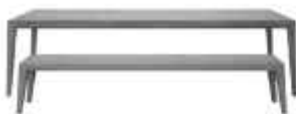

Discover Sunrise

Touch | pouf Ø82

Sunrise | sun lounge teak with armrest

Sunrise | dining table 205x110 76h - dining bench 235x42 - dining chair

Sunrise | dining bench 235=42

Sunrise | dining table 285x110 76h
dining bench 235x42