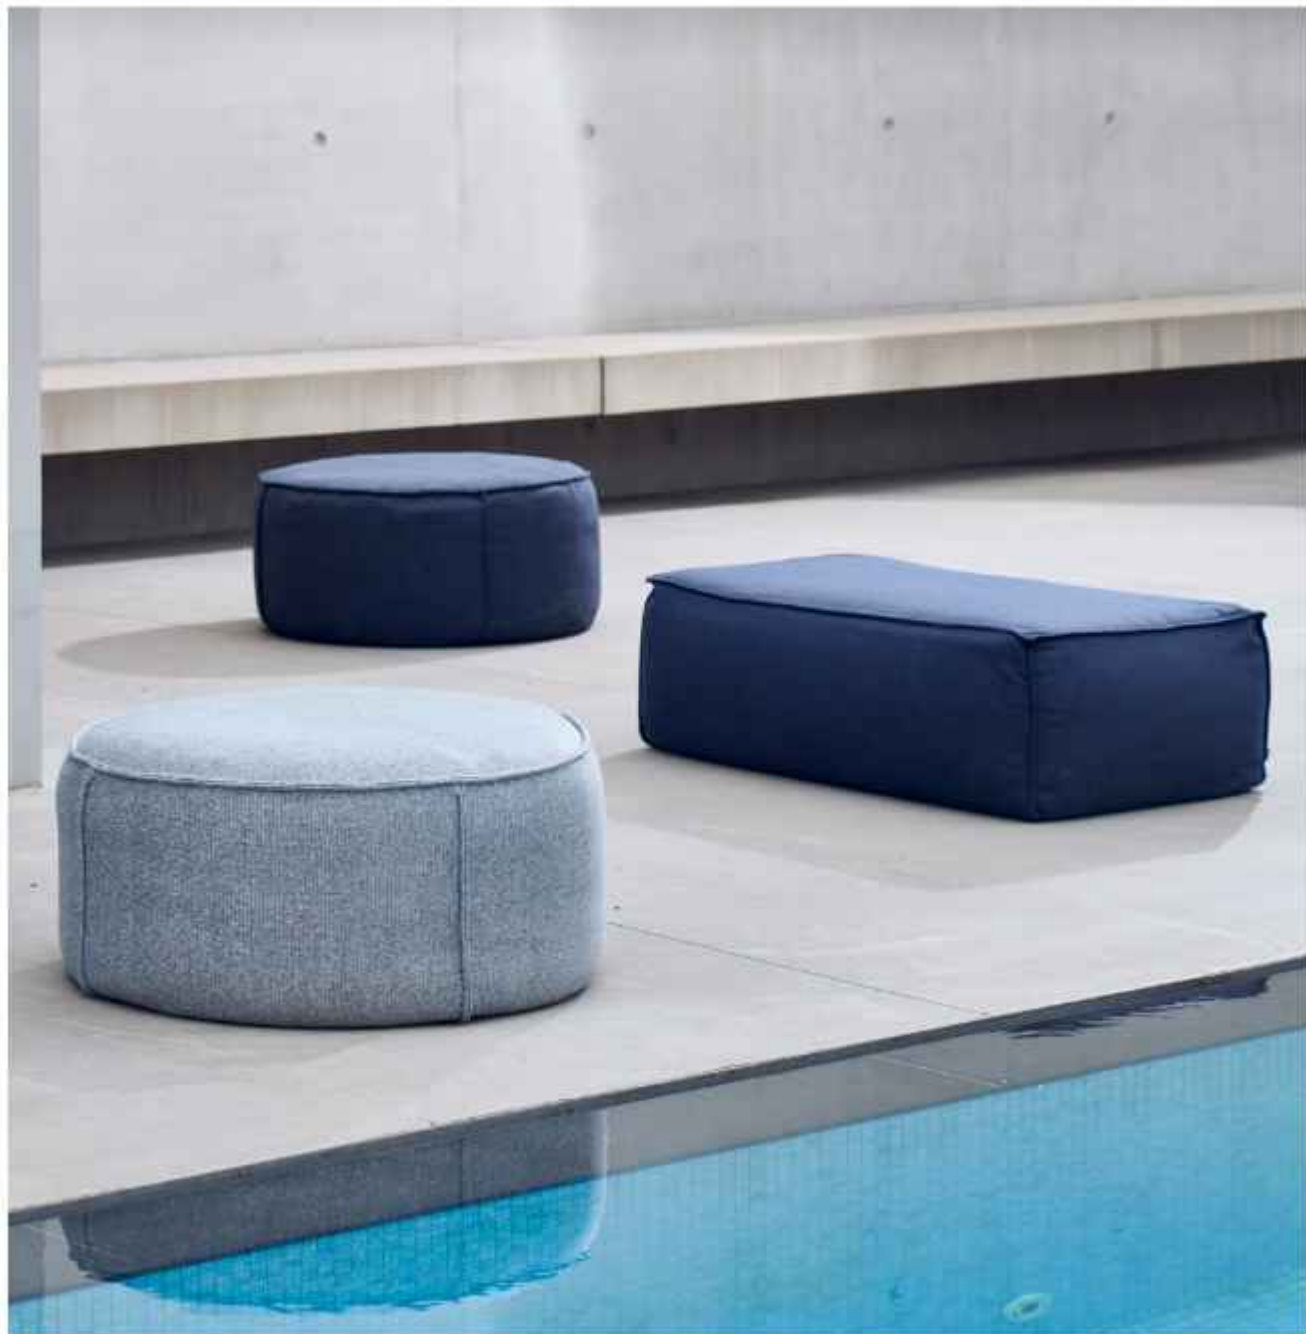

Discover Linear

Available sizes

Rug 250x350

Rug 200x290

Rug 170x230

Kobo | lounge chair - 3-seater sofa

Twist | rug 200x290

Torsa | coffee table Ø148x50h - coffee table Ø100x24h