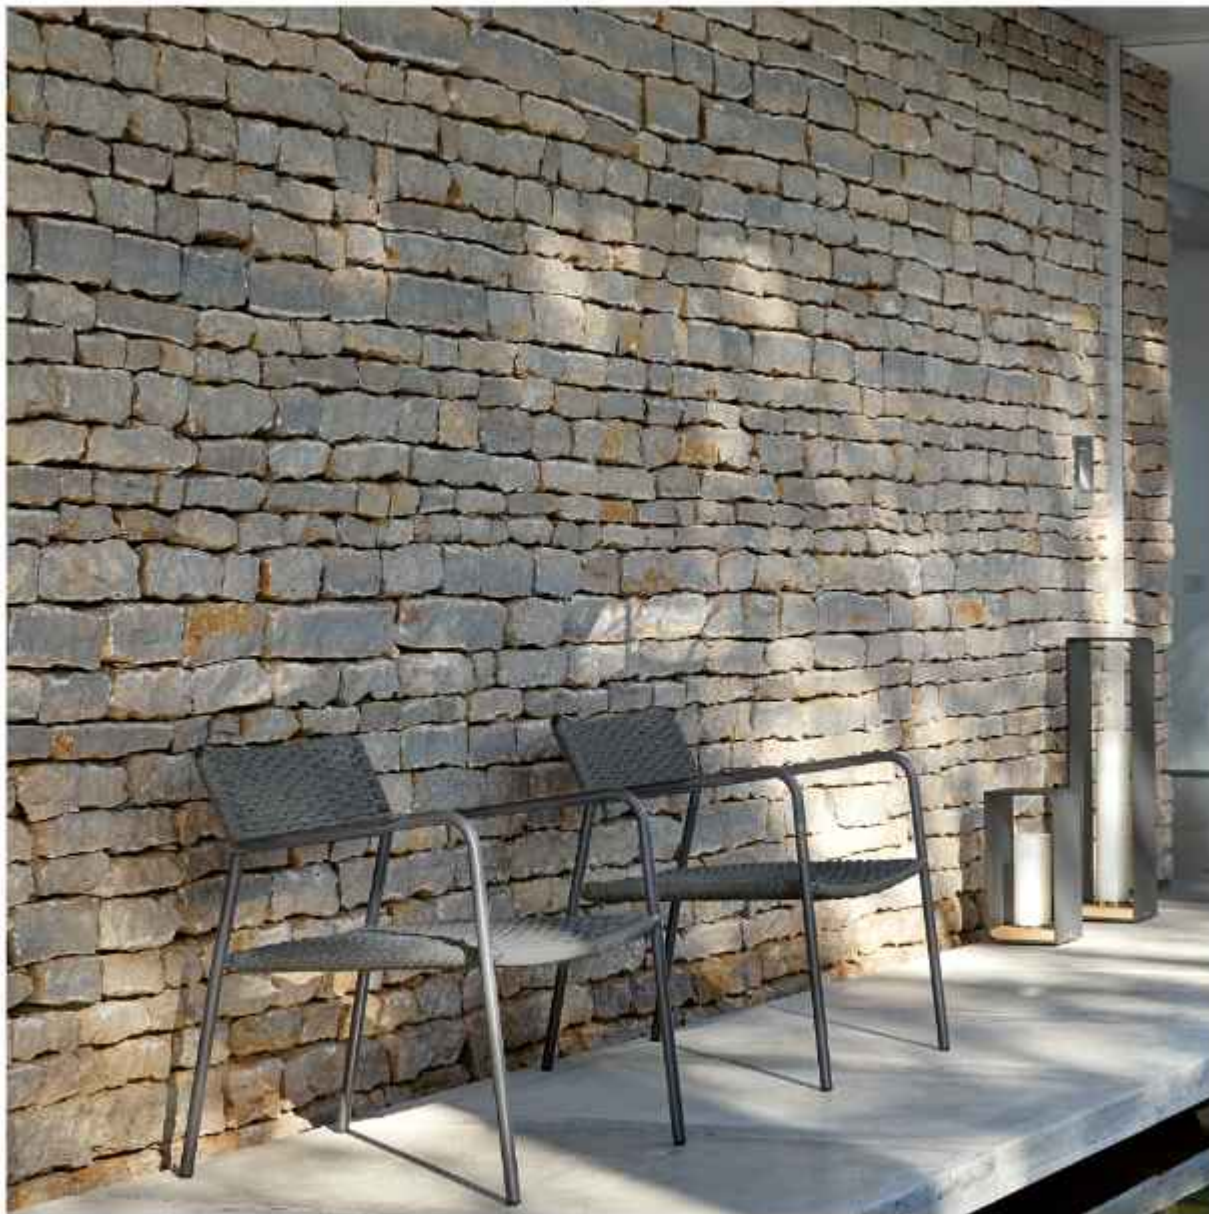

Echo | lounge chair

Lumo | outdoor lighting LED medium - large