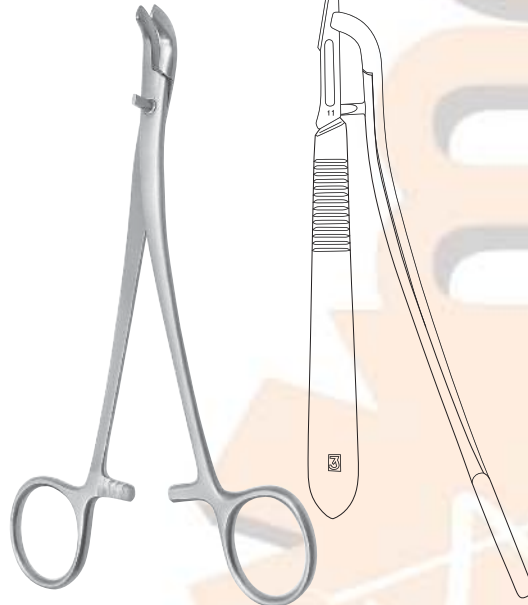

CATLIN	A
MS 101-195	16,0 cm / 6 ¹ / ₄ "
MS 101-196	19,0 cm / 7 ¹ / ₂ "
MS 101-197	22,0 cm / 8 ³ / ₄ "

LISTON	A
MS 101-198	17,0 cm / 6 ³ / ₄ "
MS 101-199	20,0 cm / 8"

LANGENBECK A
MS 101-200 12,0 cm / 4³/₄"

MS 101-201 A
11,0 cm / 4¹/₂"

MS 101-202 A
9,5 cm / 3³/₄"

TROUTMAN-CHRIS
MS 101-220 9,0 cm / 3 1/2"

TROUTMAN-CHRIS
MS 101-221 9,0 cm / 3 1/2"

CASTROVIEJO
MS 101-222 11,0 cm / 4 1/2"

CASTROVIEJO
MS 101-223 13,0 cm / 5 1/4"

MS 101-224 16 cm / 6 1/4"