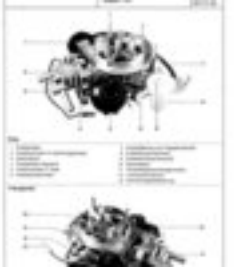

OVERVIEW

Service Information (PDF 1.52 MB) | Pierburg

Service Anweisung | Vergaser 2 E 3, VW Polo Coupé 1,3 l / Typ 2 1,9 l

Art.-No.: 4/1 12-36.1

Language(s): DE