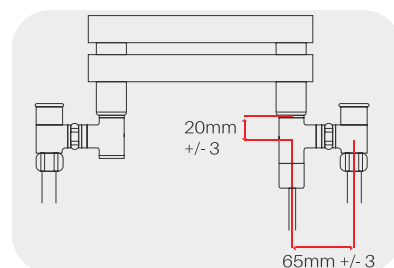

Black

White

Chrome

Recommended configuration using Hybrid valves.

2 Year Guarantee on Electric Options

Apollo

Product Code	Water Content (L)	Weight (KG)	Pipe Centres (mm) +/- 2mm	Pipe Centres from Wall (mm) +/- 2mm	Overall Projection (mm) +/- 2mm	Number of Bars
RXAP-0700500	2.5	6.5	465	67.5	85	6
RXAP-1050500	3.7	9.8	465	67.5	85	9
RXAP-1400500	4.9	13	465	67.5	85	12
RXAP-0590900	3.1	9.1	865	67.5	85	5