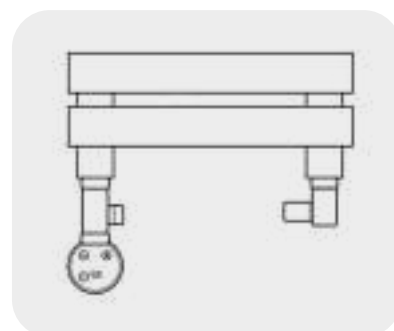

Black

White

Chrome

Recommended configuration using Hybrid valves.

2 Year Guarantee on Electric Options

Apollo

Product Code	Water Content (L)	Weight (KG)	Pipe Centres (mm) +/- 2mm	Pipe Centres from Wall (mm) +/- 2mm	Overall Projection (mm) +/- 2mm	Number of Bars
RXAP-0700500	2.5	6.5	465	67.5	85	6
RXAP-1050500	3.7	9.8	465	67.5	85	9
RXAP-1400500	4.9	13	465	67.5	85	12
RXAP-0590900	3.1	9.1	865	67.5	85	5