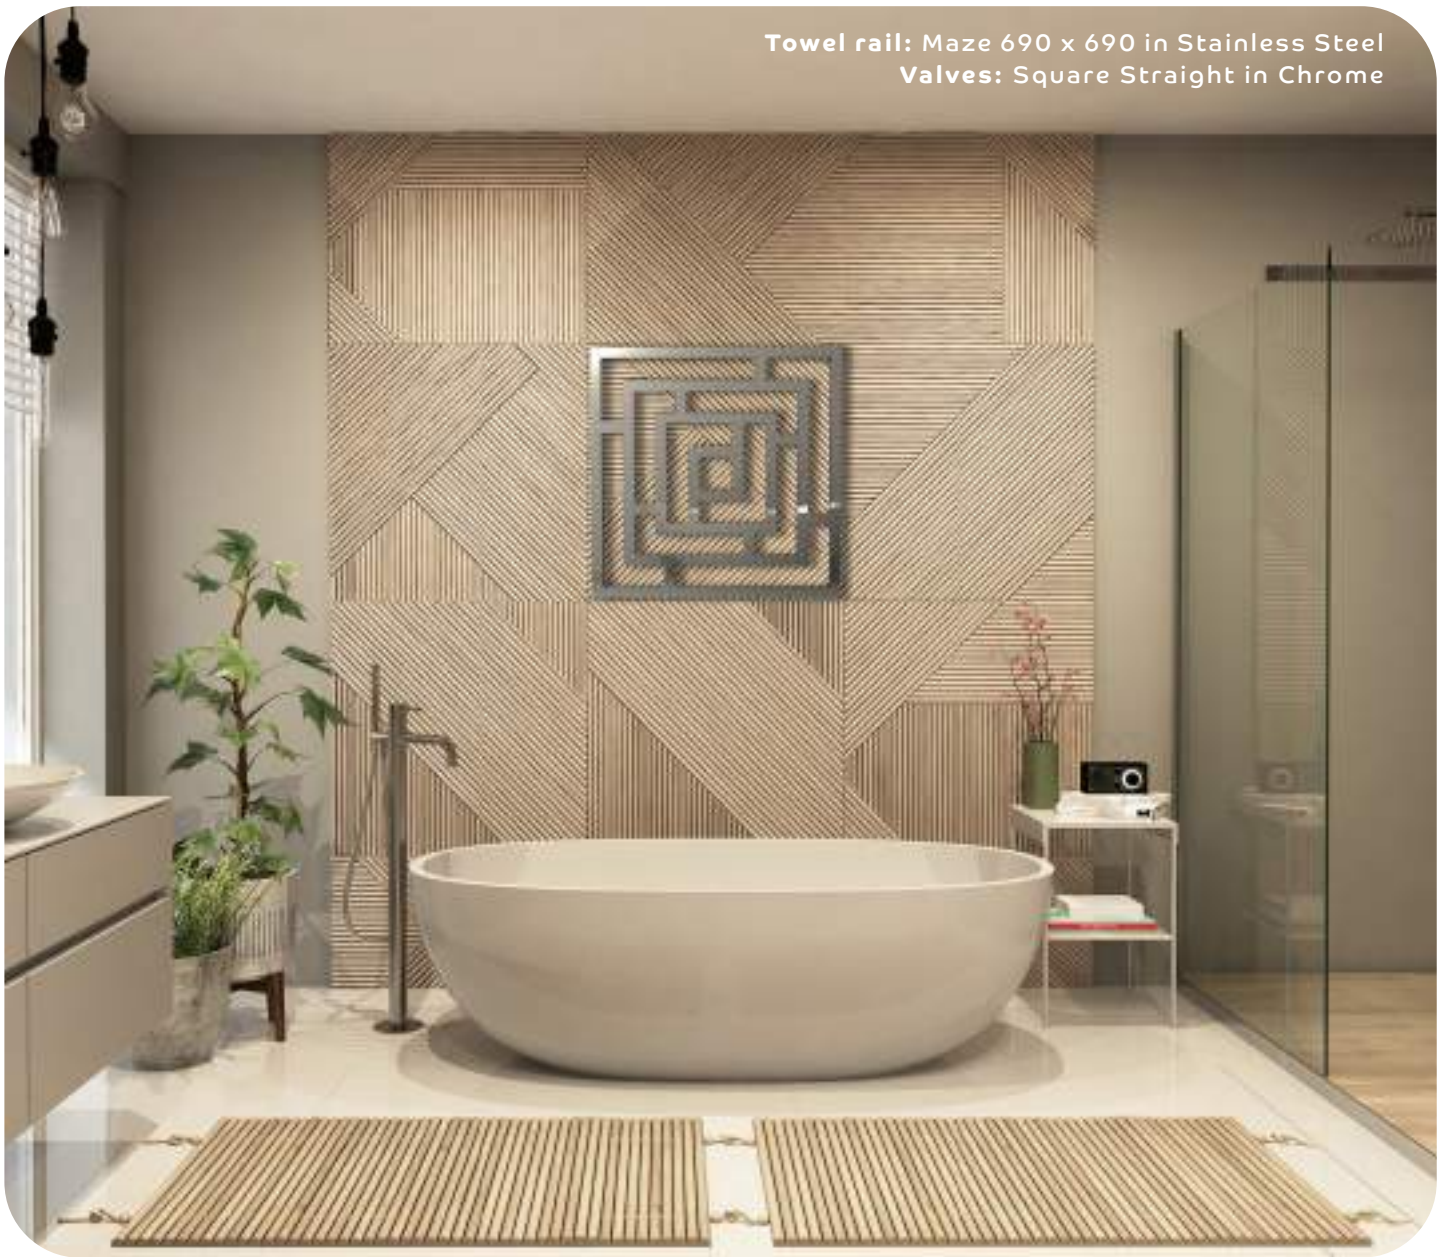

N.B. For all-electric options, elements will be fitted on the right-hand side, unless otherwise specified.

Towel rail: Maze 690 x 690 in Stainless Steel
Valves: Square Straight in Chrome

Maze

In a maze of glory, this stunning piece of warm art will prove to be an eye-catching focal point in any room setting. In chrome, black pearl or stainless steel, the highly finished 90 degree mitered joints draw your eyes into this unique pattern of lines.