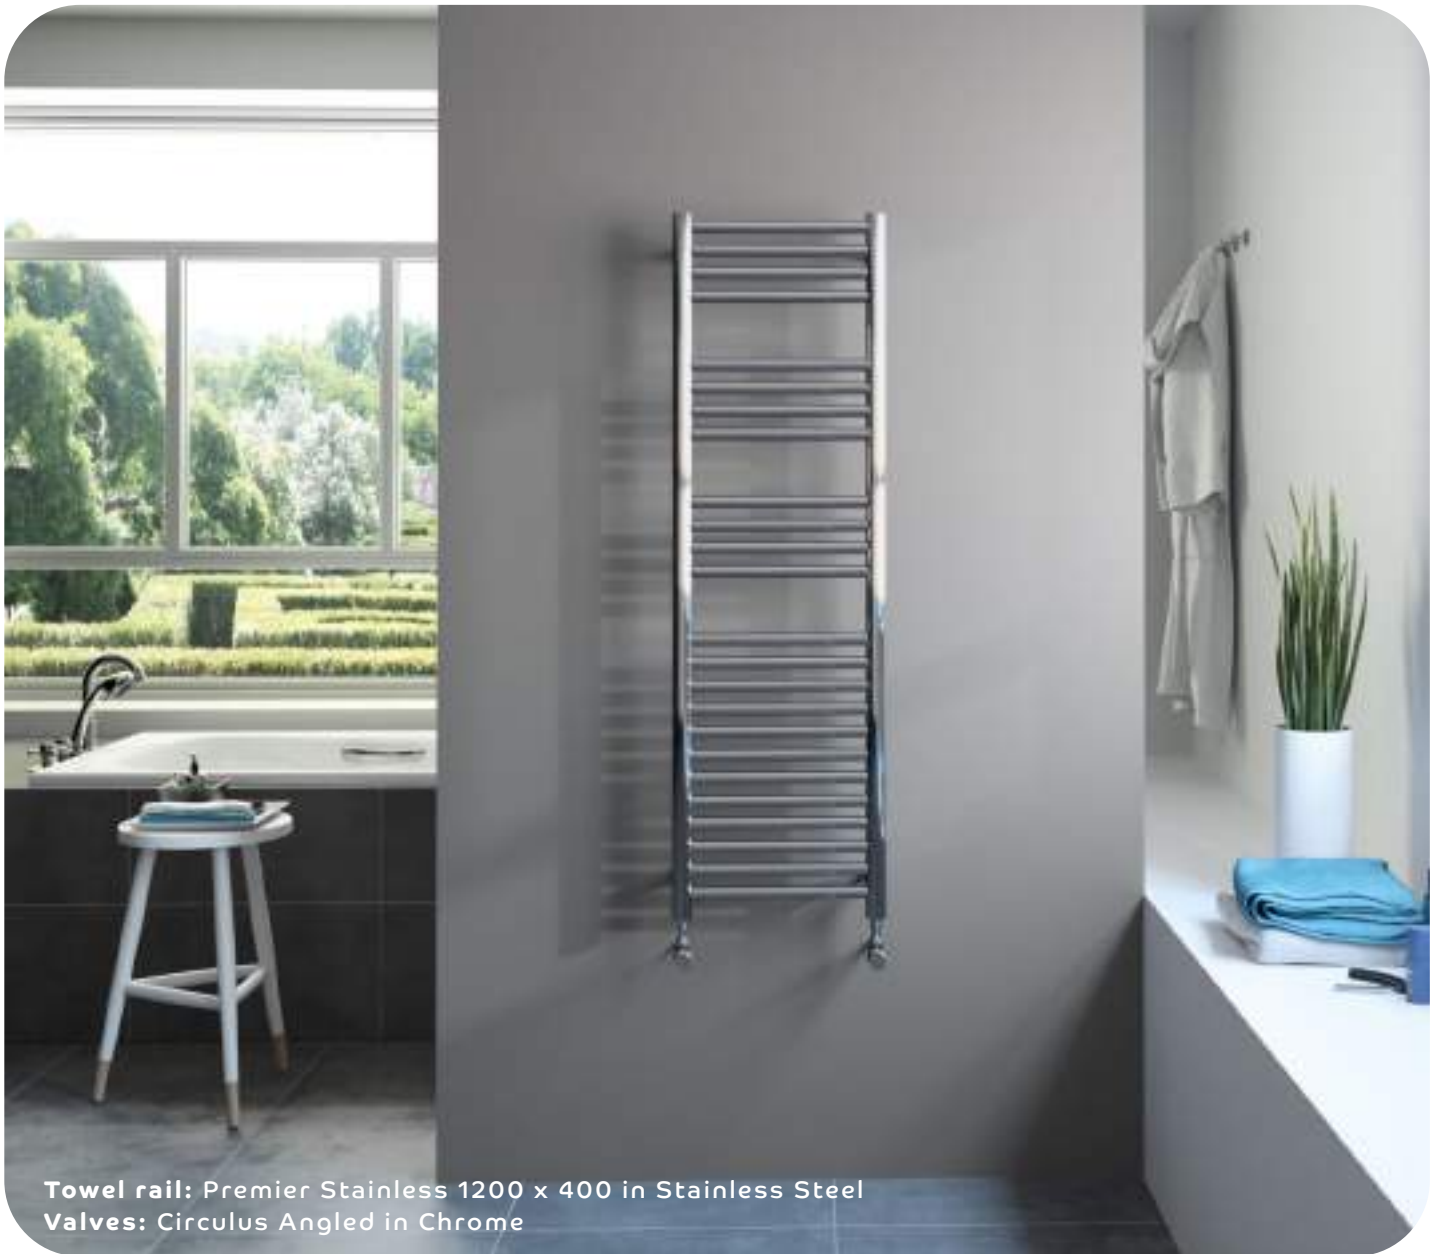

Towel rail: Premier Stainless 1200 x 400 in Stainless Steel
Valves: Circulus Angled in Chrome

Premier Stainless

The Premier Stainless heated towel rail is made from highly polished, solid stainless steel, which makes it one of the most durable products on the market. It is suitable for most central heating systems and has 22mm crossbars and 38mm collectors, having superior output compared to any similar radiator.

In Stock Finishes

Stainless Steel

Bespoke Finishes

Brushed Stainless Steel

Paint Options

Bespoke Finishes - please refer to the prices & lead times on page 6 & contact the sales office for more information.