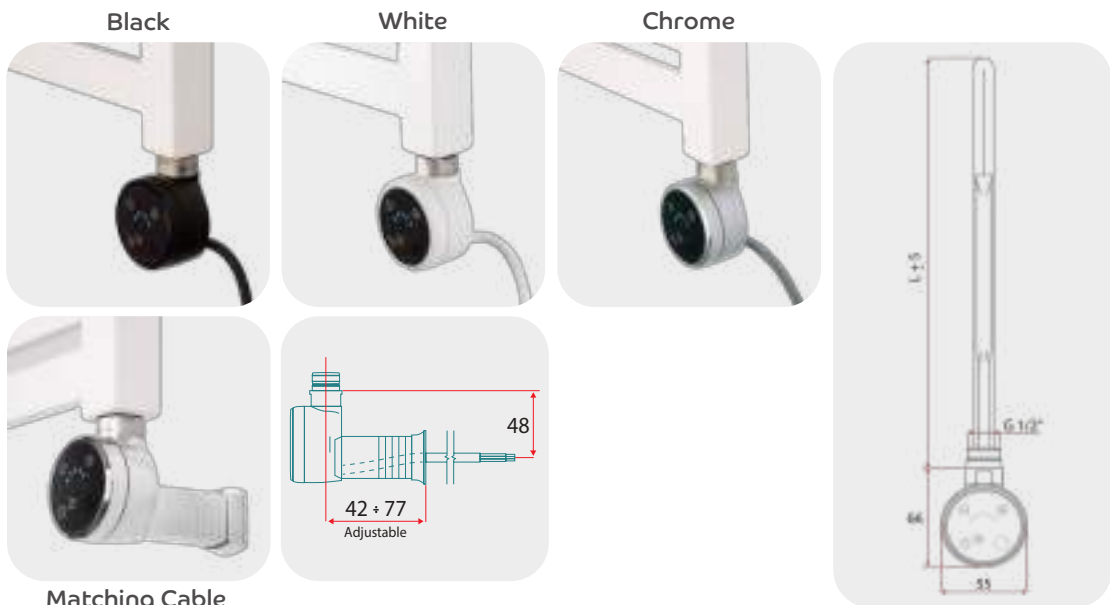

The elements used in Thermostatic Electric options are rated IPX5.

Product Code	Model	Finish	Price (£) ex VAT.	Price (£) inc VAT.
RXEL-120WTHR-CH	120 Watt Thermostatic All Electric	Chrome	£273	£328
RXEL-200WTHR-CH	200 Watt Thermostatic All Electric	Chrome	£273	£328
RXEL-300WTHR-CH	300 Watt Thermostatic All Electric	Chrome	£273	£328
RXEL-400WTHR-CH	400 Watt Thermostatic All Electric	Chrome	£273	£328
RXEL-600WTHR-CH	600 Watt Thermostatic All Electric	Chrome	£273	£328
RXEL-800WTHR-CH	800 Watt Thermostatic All Electric	Chrome	£273	£328
RXEL-120WTHR-WH	120 Watt Thermostatic All Electric	White	£273	£328
RXEL-200WTHR-WH	200 Watt Thermostatic All Electric	White	£273	£328
RXEL-300WTHR-WH	300 Watt Thermostatic All Electric	White	£273	£328
RXEL-400WTHR-WH	400 Watt Thermostatic All Electric	White	£273	£328
RXEL-600WTHR-WH	600 Watt Thermostatic All Electric	White	£273	£328
RXEL-800WTHR-WH	800 Watt Thermostatic All Electric	White	£273	£328
RXEL-120WTHR-BL	120 Watt Thermostatic All Electric	Black	£273	£328
RXEL-200WTHR-BL	200 Watt Thermostatic All Electric	Black	£273	£328
RXEL-300WTHR-BL	300 Watt Thermostatic All Electric	Black	£273	£328
RXEL-400WTHR-BL	400 Watt Thermostatic All Electric	Black	£273	£328
RXEL-600WTHR-BL	600 Watt Thermostatic All Electric	Black	£273	£328
RXEL-800WTHR-BL	800 Watt Thermostatic All Electric	Black	£273	£328

Matching Cable Cover Included

Length	315	275	300	335	365	475
Power (w)	120	200	300	400	600	800