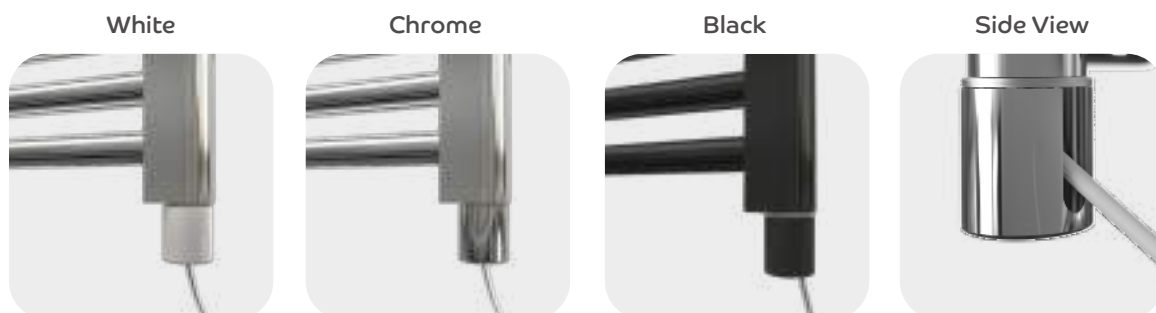

Standard Electric

To be added to chosen towel rail

Once you have chosen your desired radiator, choose your electric option. The cost of your chosen electric option should be added to the cost of the radiator. Your radiator is then converted into a sealed electric unit, ready to be connected to your electric power supply.

The Standard Electric option does not come with an adjustable temperature control. We recommend employing the use of a wall plate controller, so that you are able to adjust the output of your radiator.

The elements used in standard all electric radiators are rated IP55.

Product Code	Model	Finish	Price (£) ex VAT.	Price (£) inc VAT.
RXEL-100WSTD	100 Watt Standard All Electric	Standard	£146	£176
RXEL-150WSTD	150 Watt Standard All Electric	Standard	£146	£176
RXEL-200WSTD	200 Watt Standard All Electric	Standard	£146	£176
RXEL-300WSTD	300 Watt Standard All Electric	Standard	£146	£176
RXEL-400WSTD	400 Watt Standard All Electric	Standard	£146	£176
RXEL-600WSTD	600 Watt Standard All Electric	Standard	£146	£176

Important Information:

Internal Operating Temperature Range of towel rail or radiator using this element: 65°C (note: with standard electric elements, the surface temperature of towel rails (specifically chrome plated towel rails) can get hotter than 65°C (up to 70/80°C in some cases) due to various factors (capacity, surface area, material type etc). Consider thermostatic or other regulatory devices if surface temperature could be an issue for you. Electric radiators should only be fitted in the bathroom by a qualified electrician, in accordance with IEE regulations. Prices to be added to cost of the radiator.

2 Year Guarantee on Electric Options