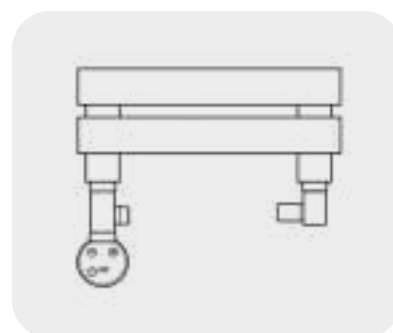

Recommended configuration using Hybrid valves.

*White & Chrome Covers Included In Kit

*Black & White T-Piece available on request

2 Year Guarantee on Electric Options