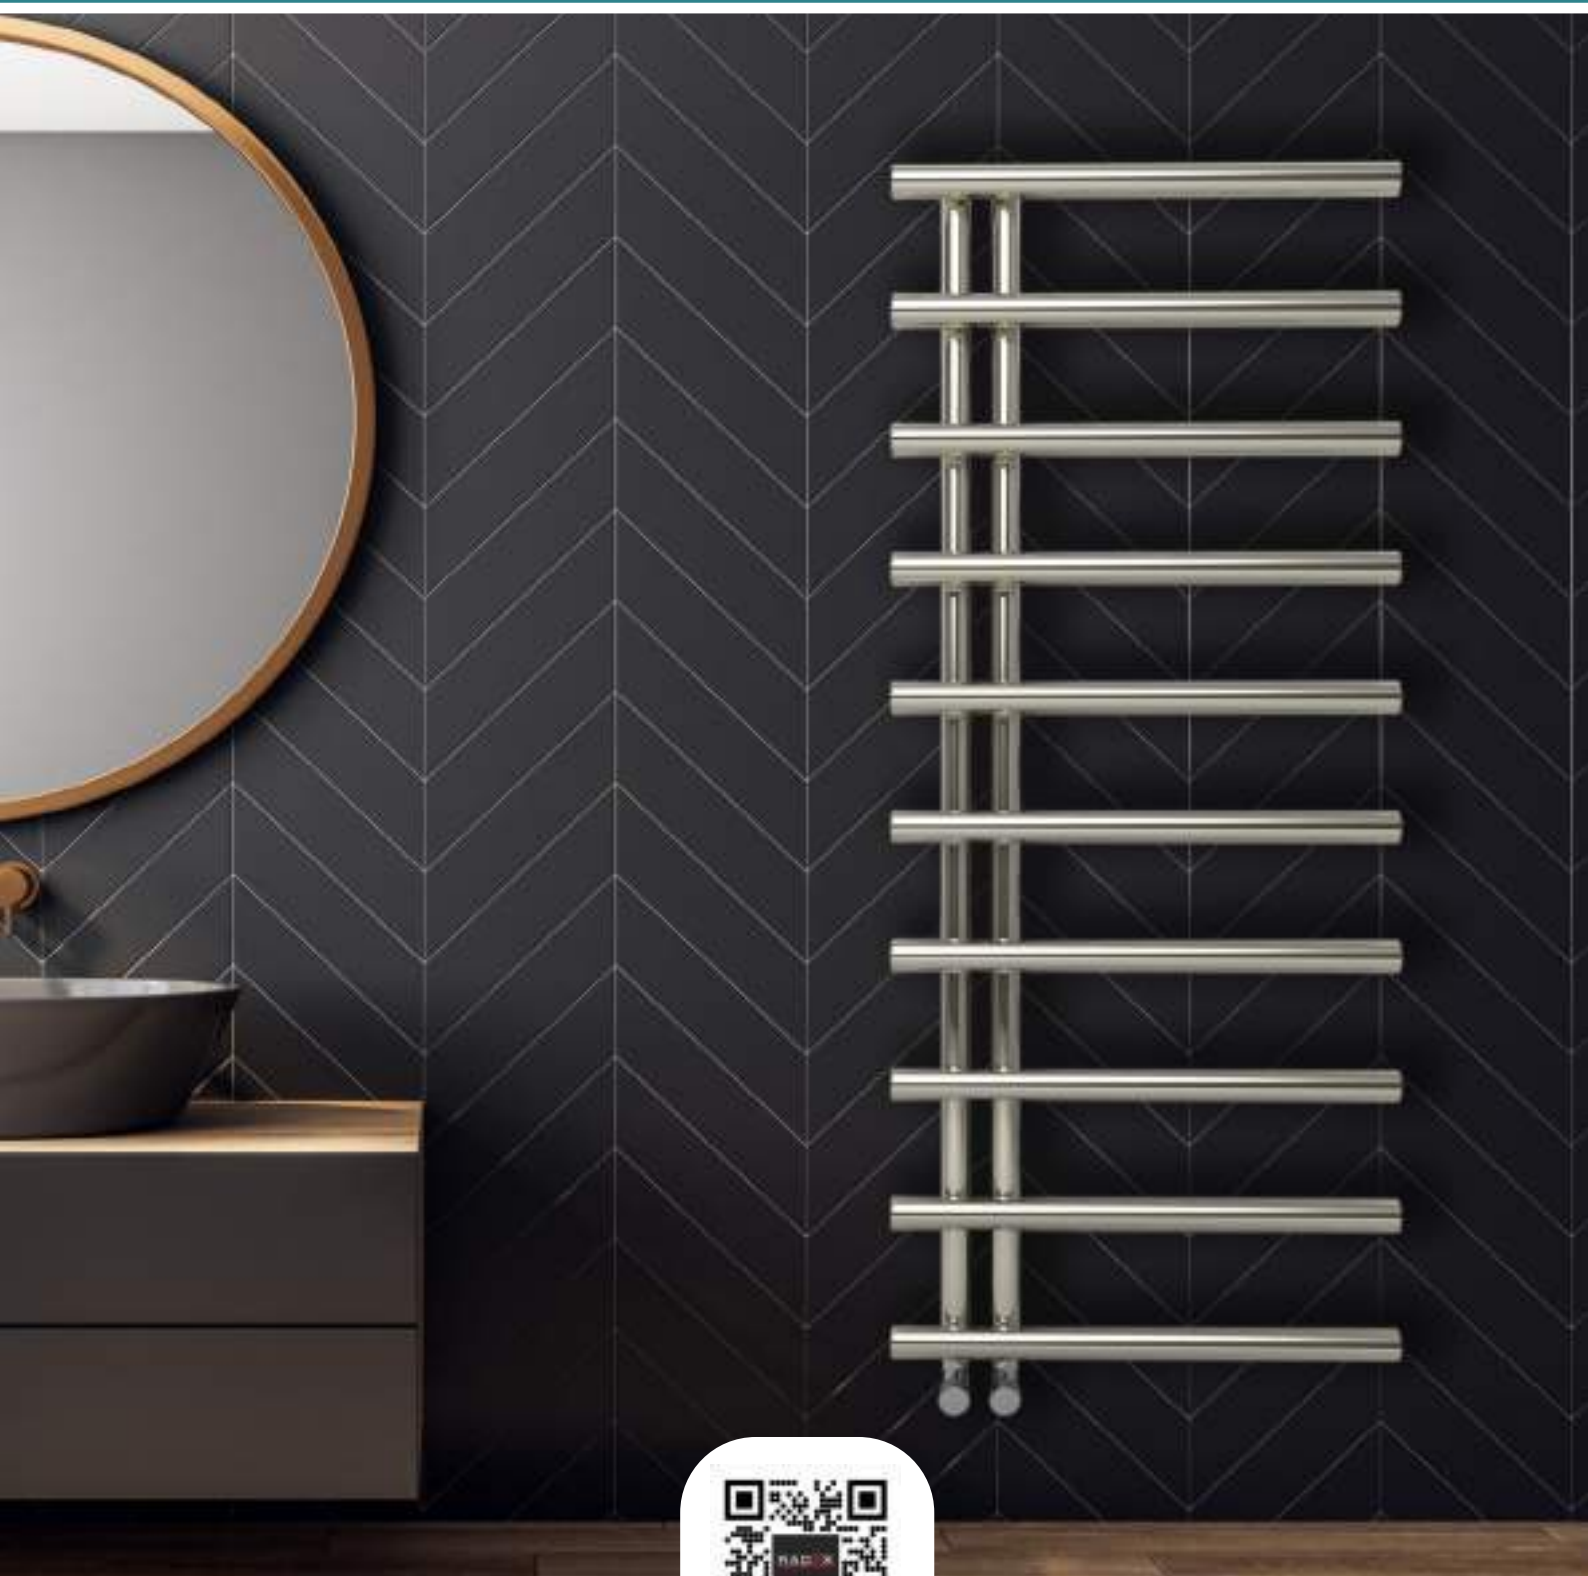

www.radoxradiators.com

Tel: 01225 782 819 Fax: 0870 912 8888 Mob: 07903 610 016 Email: info@radoxradiators.com

Radox Radiators Ltd, Unit 3 Midlands Industrial Estate, Holt, Wiltshire, BA14 6RU