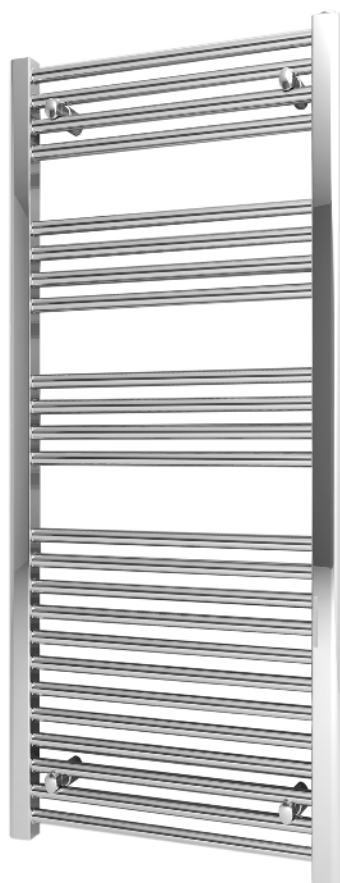

10
Year
Guarantee
on Chrome
& Painted

Bespoke sizes are
available on special
order. Please contact
the office for more
information.

Product Code	Finish	Sizes (mm) Height	Width	Pipe Centres (mm)	Output $\Delta t 50^{\circ}\text{C}$ (Watts/BTU)	Hybrid/ Electric	Price (€) ex VAT.	Price (€) inc VAT.
RXPS-0600300-CH	Chrome	600	300	250	184 / 630	100W	€206	€248
RXPS-0800400-CH	Chrome	800	400	350	292 / 996	150W	€248	€298
RXPS-0800500-CH	Chrome	800	500	450	350 / 1193	150W	€260	€312
RXPS-0800600-CH	Chrome	800	600	550	408 / 1391	150W	€280	€336
RXPS-1200300-CH	Chrome	1200	300	250	349 / 1190	150W	€301	€362
RXPS-1200400-CH	Chrome	1200	400	350	436 / 1486	200W	€320	€384
RXPS-1200500-CH	Chrome	1200	500	450	523 / 1783	300W	€333	€400
RXPS-1200600-CH	Chrome	1200	600	550	610 / 2080	300W	€354	€425
RXPS-1500300-CH	Chrome	1500	300	250	438 / 1493	200W	€360	€432
RXPS-1500400-CH	Chrome	1500	400	350	550 / 1875	300W	€366	€440
RXPS-1500500-CH	Chrome	1500	500	450	664 / 2264	400W	€394	€473
RXPS-1500600-CH	Chrome	1500	600	550	775 / 2643	400W	€426	€512
RXPS-1800400-CH	Chrome	1800	400	350	664 / 2264	400W	€466	€560
RXPS-1800500-CH	Chrome	1800	500	450	797 / 2718	600W	€479	€575
RXPS-1800600-CH	Chrome	1800	600	550	931 / 3175	600W	€506	€608
Horizontal								
RXPS-0600600-CH	Chrome	600	600	550	415 / 1420	150W	€248	€298
RXPS-0600800-CH	Chrome	600	800	750	517 / 1768	150W	€274	€329
RXPS-06001000-CH	Chrome	600	1000	950	644 / 2202	200W	€320	€384
RXPS-06001400-CH	Chrome	600	1400	1350	895 / 3060	400W	€400	€480
Towel Bars								
RXPS-TBAR400-CH	Chrome		400				€94	€113
RXPS-TBAR500-CH	Chrome		500				€94	€113
RXPS-TBAR600-CH	Chrome		600				€94	€113

N.B. For all-electric options, elements will be fitted on the right-hand side, unless otherwise specified.