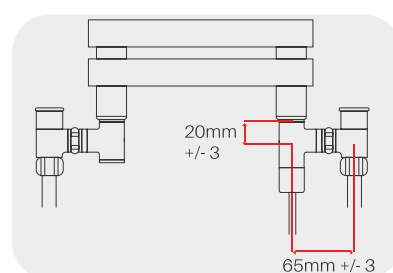

Standard Hybrid Heating

To be added to chosen towel rail

Hybrid Heating (Dual Fuel) kits enable you to use your towel rail on your central heating system or as an electric option, when the central heating is not being used. Simply ask your fitter for operating instructions.

The cost of your chosen Hybrid Heating option should be added to the cost of the radiator. Radiator valves will also be required for Hybrid Radiators (please see pages 77 & 78).

The Standard Hybrid Heating option does not come with an adjustable control. We recommend employing the use of a wall plate controller, so that you are able to adjust the output of your radiator.

The elements used in standard Hybrid Heating options are rated IP55.

Product Code	Model	Finish	Price (£) ex VAT.	Price (£) inc VAT.
RXDF-100WSTD	100 Watt Standard Hybrid Heating Kit	Standard	£95	£115
RXDF-150WSTD	150 Watt Standard Hybrid Heating Kit	Standard	£95	£115
RXDF-200WSTD	200 Watt Standard Hybrid Heating Kit	Standard	£95	£115
RXDF-300WSTD	300 Watt Standard Hybrid Heating Kit	Standard	£95	£115
RXDF-400WSTD	400 Watt Standard Hybrid Heating Kit	Standard	£95	£115
RXDF-600WSTD	600 Watt Standard Hybrid Heating Kit	Standard	£95	£115

Side View

*White & Chrome Covers Included In Kit

*Black & White T-Piece available on request

2 Year Guarantee on Electric Options