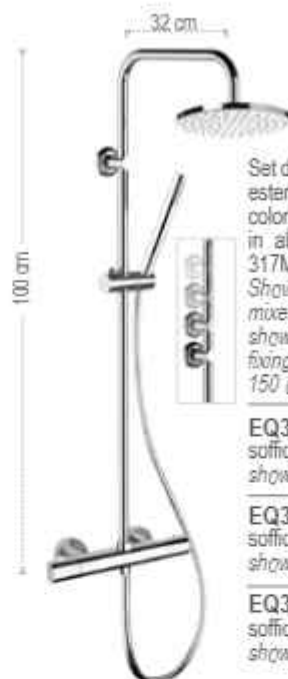

Set doccia composto da: miscelatore termostatico esterno con deviatore, soffione in abs 356MD20X, colonna doccia con fissaggio superiore regolabile in altezza 329X, doccetta in abs, 1 funzione 317MD, flessibile 150 cm.

Shower set including: exposed thermostatic mixer with diverter, abs shower head 356MD20X, shower column with height-adjustable upper fixing 329X, 1-function abs hand shower 317MD, 150 cm flexible hose.

EQ32X7MDMD20
soffione Ø20 cm.
shower head Ø20 cm.

EQ32X7MDMD25
soffione Ø25 cm.
shower head Ø25 cm.

EQ32X7MDMD30
soffione Ø30 cm.
shower head Ø30 cm.