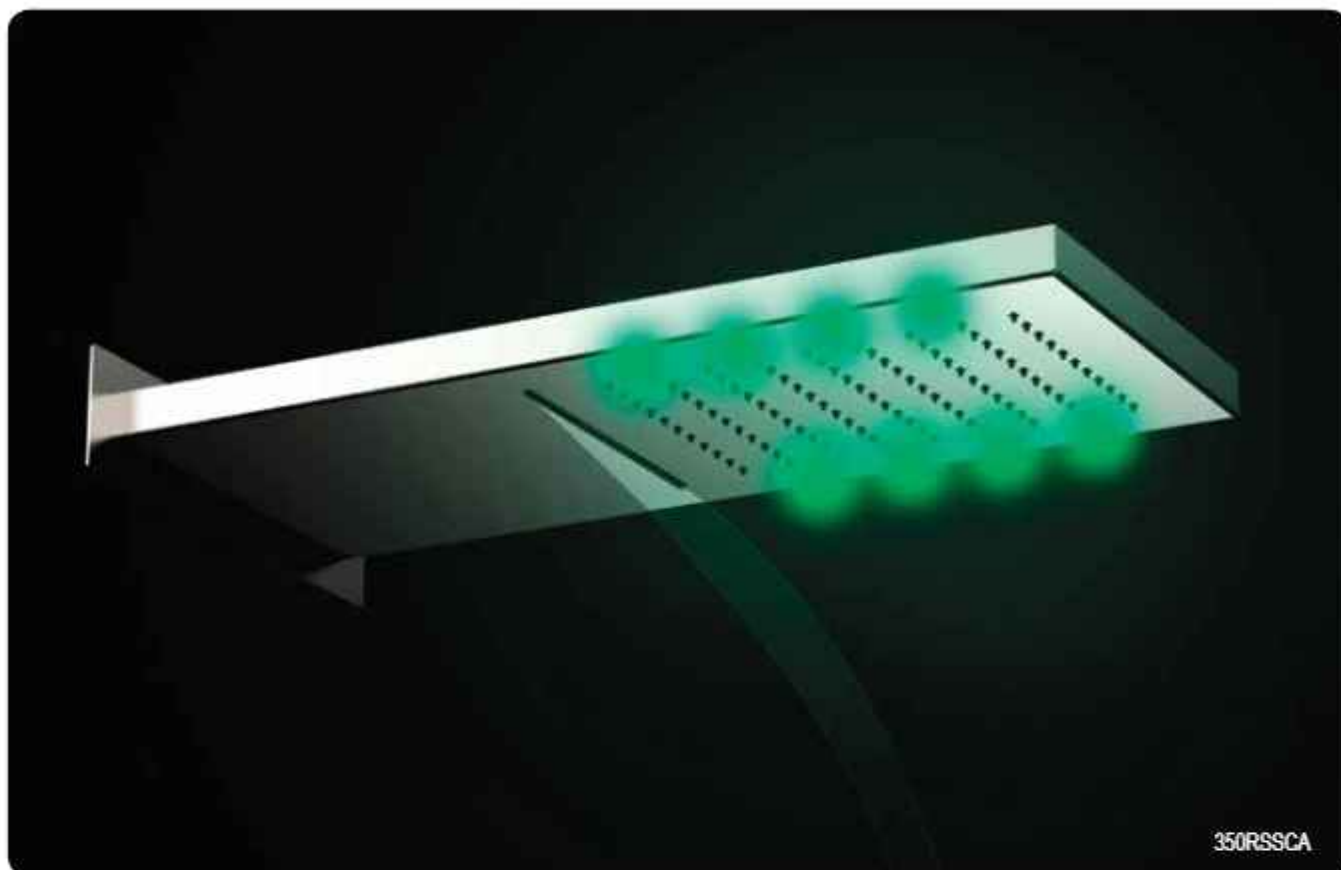

Disponibili, su richiesta, in finitura:
Available, on request, in finish,

NO

BO

DO

IN DOTAZIONE IN BASE AI MODELLI - SUPPLIED DEPENDING ON THE MODELS

Pulsantiera a parete per accensione luce bianca, selezione colori e cromoterapia automatica.
Wall push-button to turn, on, select the colors and change of the jet.

W Pulsantiera wireless per accensione luce bianca, selezione colori e cromoterapia automatica.
Wireless push-button to turn, on, select the colors and change of the jet.

350RSS

Soffione a parete in Acciaio INOX lucidato a specchio 50x26x6,4 cm, con 1 postazione pioggia. Luce LED a 7 colori con 40 sfumature, alimentazione dalla rete elettrica con trasformatore a basso voltaggio incluso (12V). Con pulsantiera a parete inclusa.

Wall stainless steel mirror polished shower head 50x26x6,4 cm, 1 rain jet workstation. 7 colors light led with 40 shades. Powered by electricity with low voltage transformer included (12V). With wall push-button included.

350RSSCA

Soffione a parete in Acciaio INOX lucidato a specchio 50x26x6,4 cm, con 1 postazione pioggia ed 1 getto a cascata. Luce LED a 7 colori con 40 sfumature, alimentazione dalla rete elettrica con trasformatore a basso voltaggio incluso (12V). Con pulsantiera a parete inclusa.

Wall stainless steel mirror polished shower head 50x26x6,4 cm, 1 rain jet workstation and waterfall jet. 7 colors light led with 40 shades. Powered by electricity with low voltage transformer included (12V). With wall push-button included.

350RSSW

Come soffione Art. 350 RSS, con pulsantiera wireless inclusa.
As art. 350 RSS, with wireless remote control included.

350RSSCAW

Come soffione Art. 350 RSSCA, con pulsantiera wireless inclusa.
As art. 350 RSSCA, with wireless remote control included.

BOX INCLASO
BUILT-IN BOX

KIT WELLNESS
WELLNESS KIT

CROMOTERAPIA
COLOR THERAPY

SOFFIONI
SHOWER HEADS

BOCCHE
SPRAYS

PANNELLI DOCCIA
SHOWER PANELS

COLONNE DOCCIA
SHOWER COLUMNS

SALISCEDI
SLIDING BARS

DOCCETTE
HAND SHOWNERS

SHUT-OFF

BORDO VASCA
DECK BATH RIDGE

FLESSIBILI DOCCIA
SHOWER FLEXIBLES