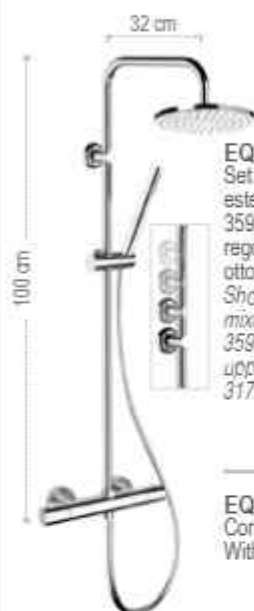

COLONNE DOCCIA TERMOSTATICHE MINIMALI MINIMAL THERMOSTATIC SHOWER COLUMN

CON OPZIONI DI FINITURA

WITH FINISHING OPTIONS

EQ32X7MMM20

Set doccia composto da: miscelatore termostatico esterno con deviatore, soffione in ottone Ø 20 cm 359MM20X, colonna doccia con fissaggio superiore regolabile in altezza 329X, doccetta minimale in ottone, 1 funzione 317MM, flessibile 150 cm.

Shower set including: exposed thermostatic mixer with diverter, brass shower head Ø 20 cm 359MM20X, shower column with height-adjustable upper fixing 329X, 1-function brass hand shower 317MM, 150 cm flexible hose.

EQ32X7MMM30

Con soffione in ottone Ø30 cm.
With brass shower head Ø30 cm.