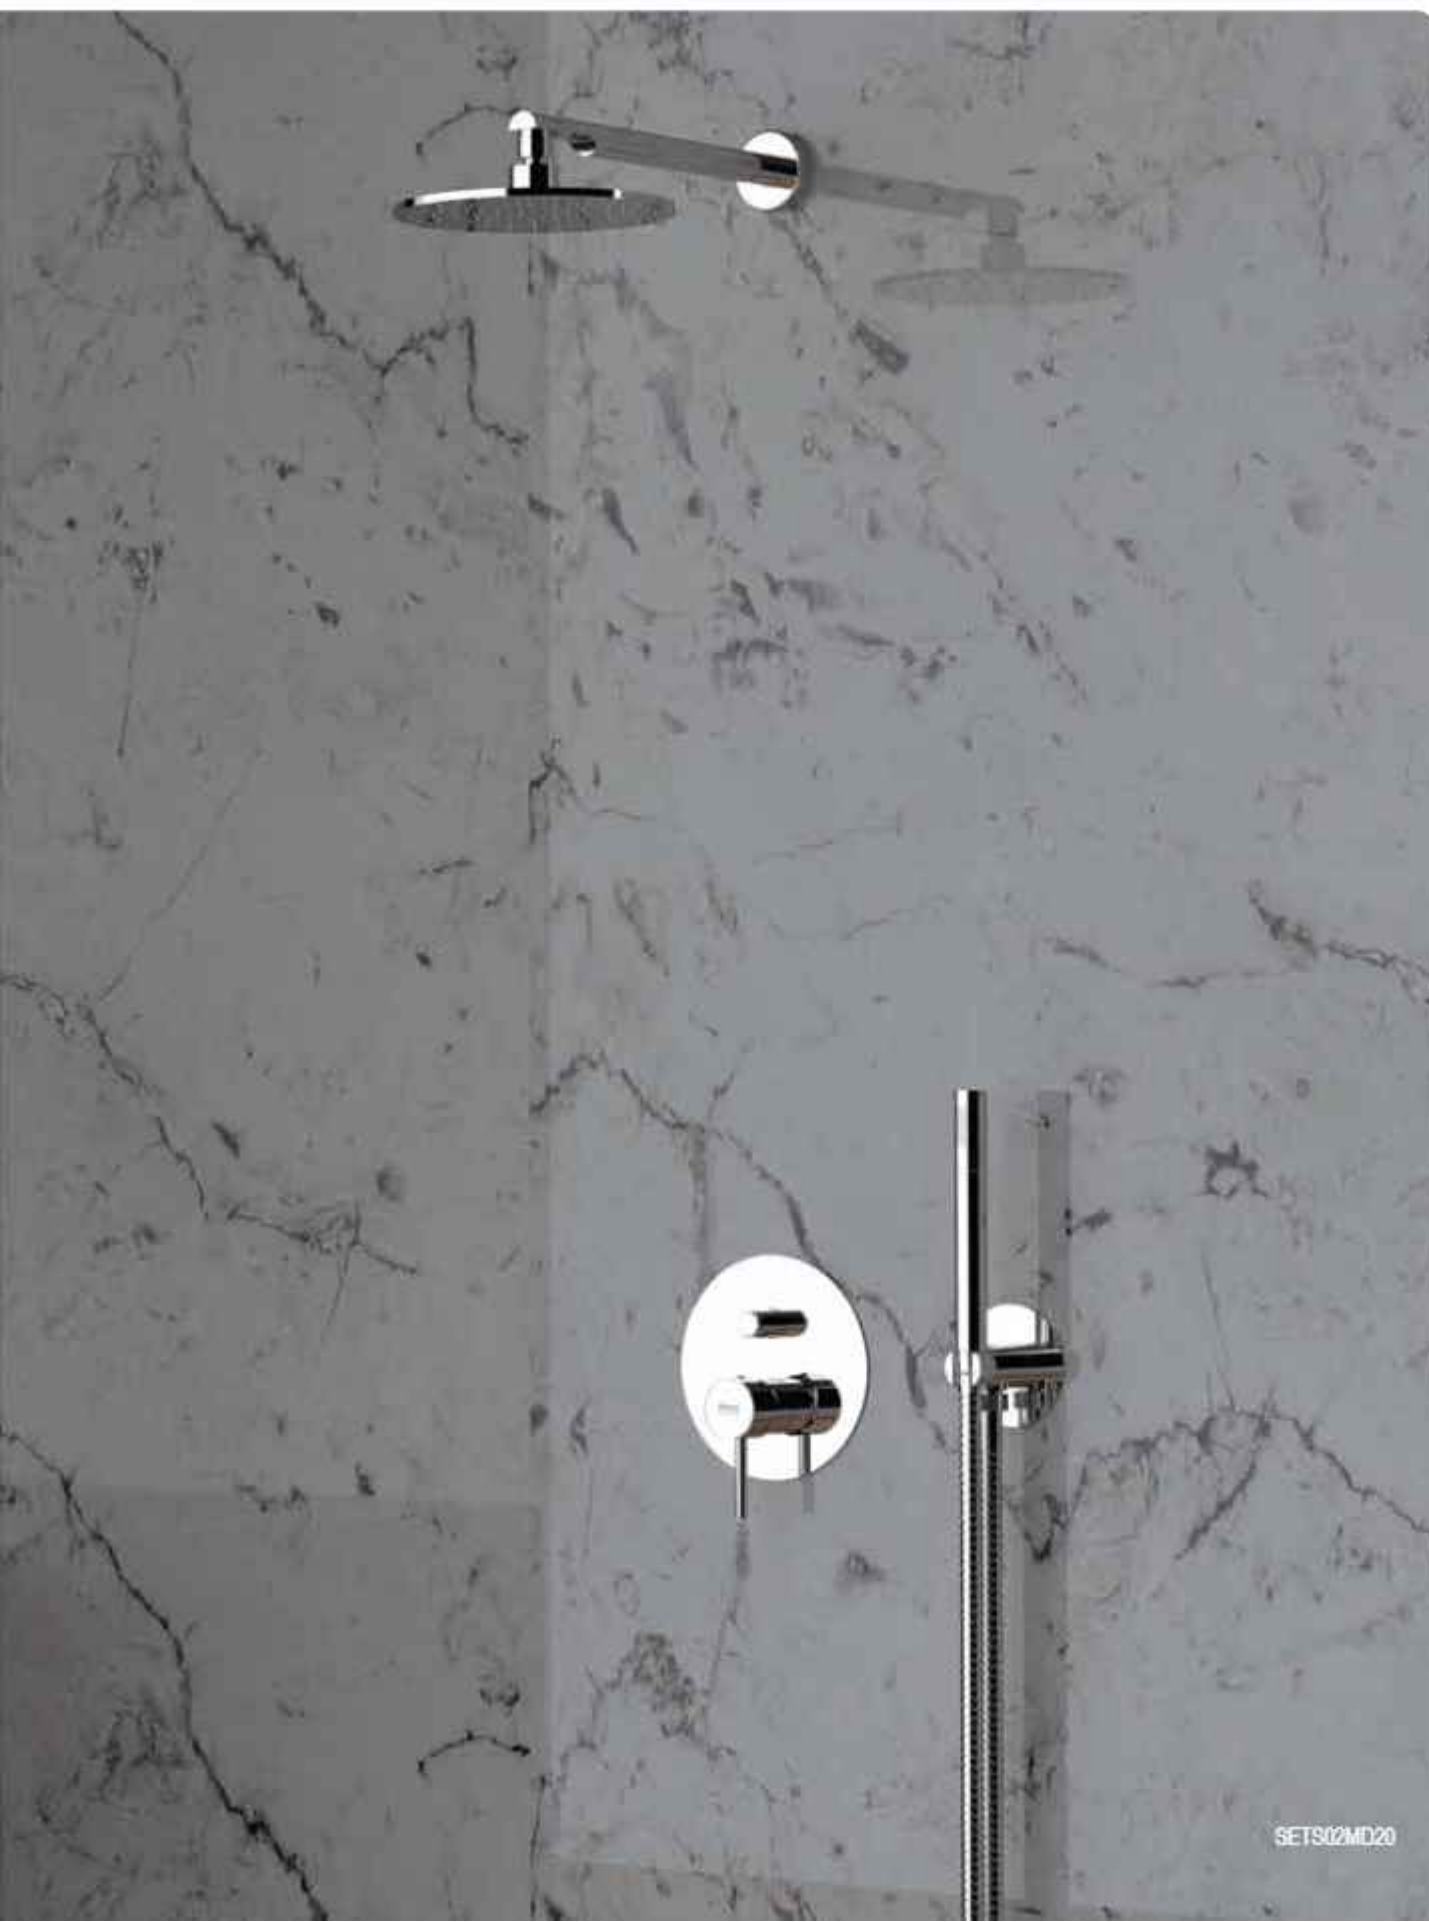

I KIT WELLNESS di Remer Rubinetterie sono soluzioni complete di rubinetteria studiate per arredare gli interni doccia. Le composizioni doccia si differenziano per miscelazione tradizionale o termostatica oltre che per forme, dimensioni, funzioni e numero di uscite acqua gestite. E' così possibile personalizzare ogni bagno progettando un interno doccia a misura delle singole preferenze.

WELLNESS KITS by Remer Rubinetterie are complete faucet solutions designed to furnish shower interiors. The shower compositions differ in traditional or thermostatic mixing as well as in shapes, dimensions, functions and number of managed water outlets. It is thus possible to customize each bathroom by designing a shower interior tailored to individual preferences.

BOX INCASSO
BUILT-IN BOX

KIT WELLNESS
WELLNESS KIT

CROMOTERAPIA
COLOR THERAPY

SOFFIONI
SHOWER HEADS

BOCCHE
SPRUTS

PANNELLI DOCCIA
SHOWER PANELS

COLONNE DOCCIA
SHOWER COLUMNS

SALISCEIDI
SLIDING BARS

DOCCETTE
HAND SHOWNERS

SHUT-OFF

BORDO VASCA
DECK BATH RIDGE

FLESSIBILI DOCCIA
SHOWER FLEXIBLES