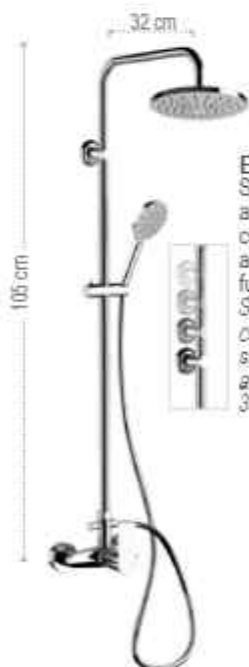

Set doccia composto da: miscelatore esterno con attacco superiore, soffione in abs Ø 20cm 354EC20X, colonna doccia con fissaggio superiore regolabile in altezza, con deviatore 330X, doccetta in abs con 4 funzioni 318MP, flessibile 150 cm.

Shower set including: exposed mixer with upper connection, abs Ø 20 cm shower head 354EC20X, shower column with height-adjustable upper fixing and diverter 330X, 4-function abs hand shower 318MP, 150 cm flexible hose.