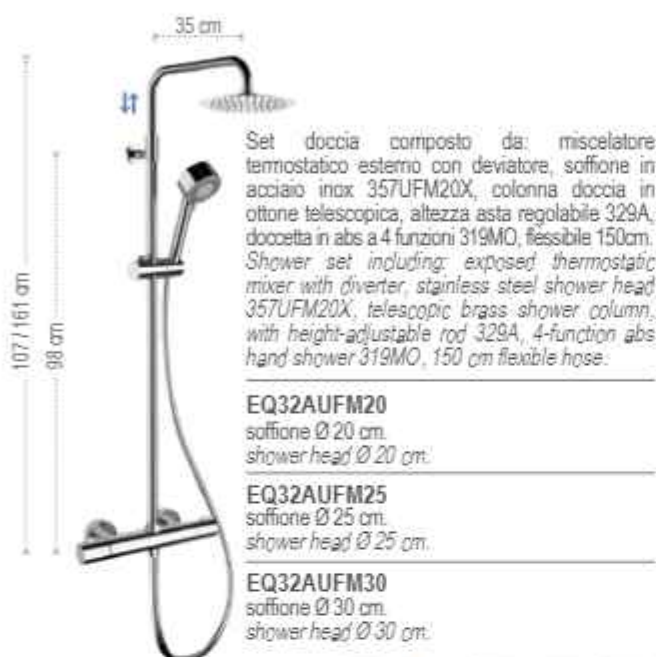

COLONNE DOCCIA TELESCOPICHE TERMOSTATICHE THERMOSTATIC TELESCOPIC SHOWER COLUMN