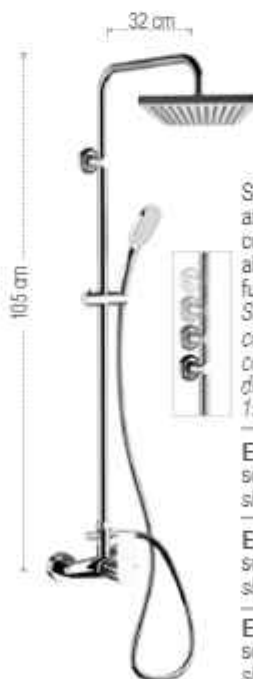

Shower set including: exposed mixer with upper connection, abs Ø 20 cm shower head 354EC20X, shower column with height-adjustable upper fixing and diverter 330X, 4-function abs hand shower 318MP, 150 cm flexible hose.