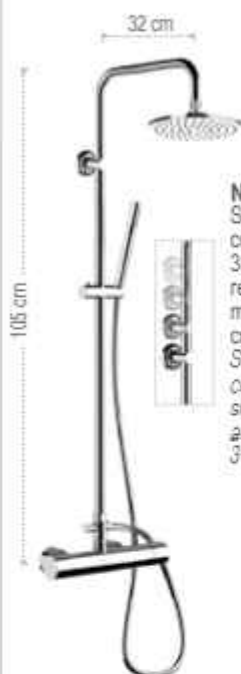

COLONNE DOCCIA CON MISCELATORE SHOWER COLUMN WITH SHOWER MIXER

CON OPZIONI DI FINITURA

WITH FINISHING OPTIONS

N37RX7MMM20

Set doccia composto da: miscelatore esterno con attacco superiore, soffione in ottone Ø 20 cm 359MM20X, colonna doccia con fissaggio superiore regolabile in altezza, con deviatore 330X, doccetta minimale in ottone, 1 funzione 317MM, flessibile 150 cm.

Shower set including: exposed mixer with upper connection, brass showerhead Ø 20 cm 359MM20X, shower column with height-adjustable upper fixing and diverter 330X, 1-function brass hand shower 317MM, 150 cm flexible hose.