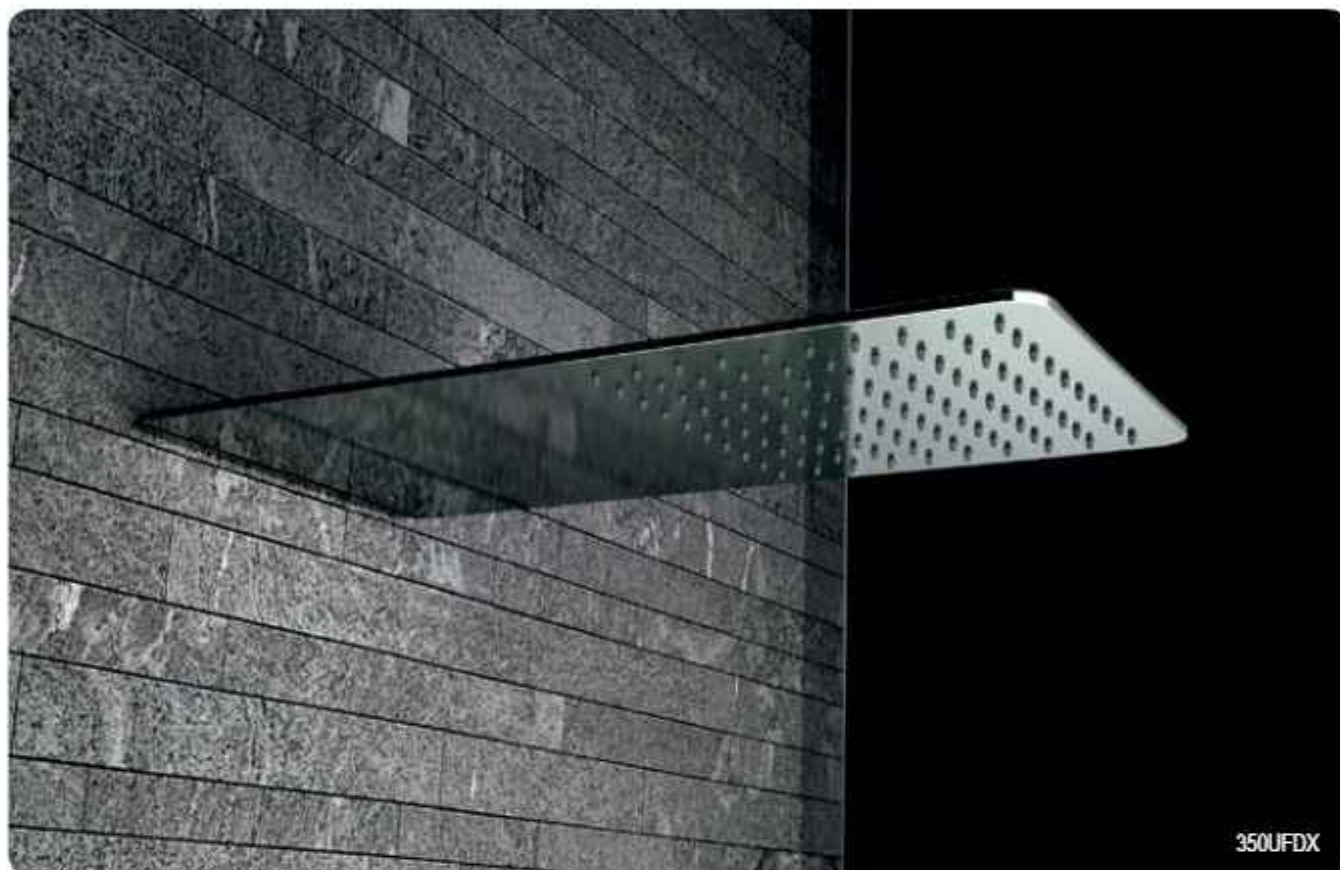

Stainless steel mirror polished wall shower head antilimestone, 2 functions: rain and waterfall, 50x20 cm.

LINEA QUADRATA CON ANGOLI ARROTONDATI IN ACCIAIO INOX STAINLESS STEEL SQUARED LINE WITH ROUND CORNERS