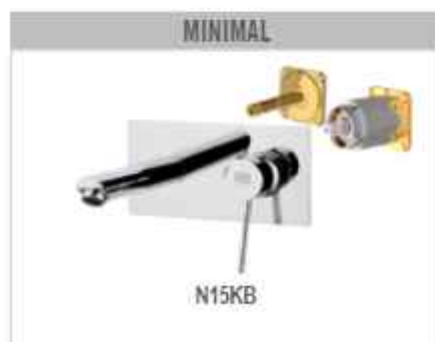

Box da incasso per miscelatore lavabo a muro.
Built-in box for wall mounted wash basin mixer.

Cod. RRBOX15

INCASSI CON RR BOX 15 - BUILT-IN WITH RR BOX 15

BOX INCASSO
BUILT-IN BOX

KIT WELLNESS
WELLNESS KIT

CRONOTERAPIA
COLOR THERAPY

SOFFIONI
SHOWER HEADS

BOCCHIE
SPRAYS

PANNELLI DOCCIA
SHOWER PANELS

COLONNE DOCCIA
SHOWER COLUMNS

SALISCEIDI
SLIDING BARS

DOCCETTE
HAND SHOWERS

SHUT-OFF

BORDO VASCA
DECK BATH RIDGE

FLESSIBILI DOCCIA
SHOWER FLEXIBLES