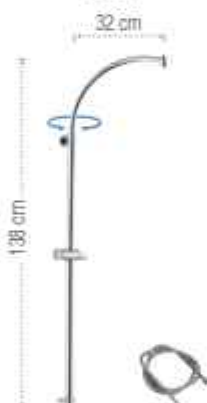

CODICE COLONNA
COLUMN CODE

CODICE COLONNA + DEVIATORE
COLUMN CODE + DIVERTER

329S

329W

330S

330W

329R

329U

330R

330U

329A

329X

330A

330X