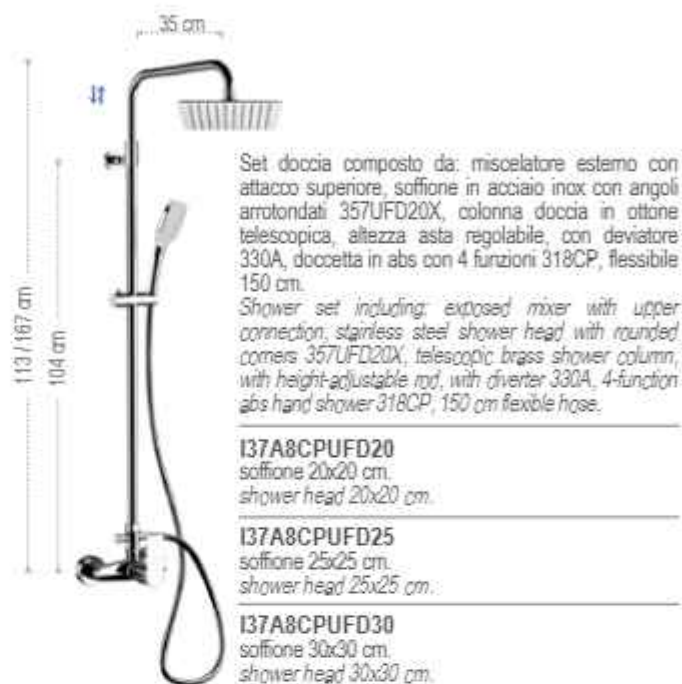

BOX INCASSO
BUILT-IN BOX

KIT WELLNESS
WELLNESS KIT

CROMOTERAPIA
COLOR THERAPY

SOFFIONI
SHOWER HEADS

BOCCHE
SPRAYS

PANNELLI DOCCIA
SHOWER PANELS

COLONNE DOCCIA
SHOWER COLUMNS

SALISCEIDI
SLIDING BARS

DOCCETTE
HAND SHOWNERS

SHUT-OFF

BORDO VASCA
DECK BATH RIDGE

FLESSIBILI DOCCIA
SHOWER FLEXIBLES