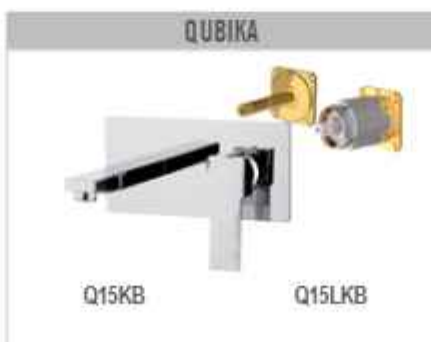

Box da incasso per miscelatore lavabo a muro.
Built-in box for wall mounted wash basin mixer.

Cod. RRBOX15

INCASSI CON RR BOX 15 - BUILT-IN WITH RR BOX 15

BOX INCASSO
BUILT-IN BOX

KIT WELLNESS
WELLNESS KIT

CRONOTERAPIA
COLOR THERAPY

SOFFIONI
SHOWER HEADS

BOCCHIE
SPRAYS

PANNELLI DOCCIA
SHOWER PANELS

COLONNE DOCCIA
SHOWER COLUMNS

SALISCEIDI
SLIDING BARS

DOCCETTE
HAND SHOWERS

SHUT-OFF

BORDO VASCA
DECK BATH RIDGE

FLESSIBILI DOCCIA
SHOWER FLEXIBLES