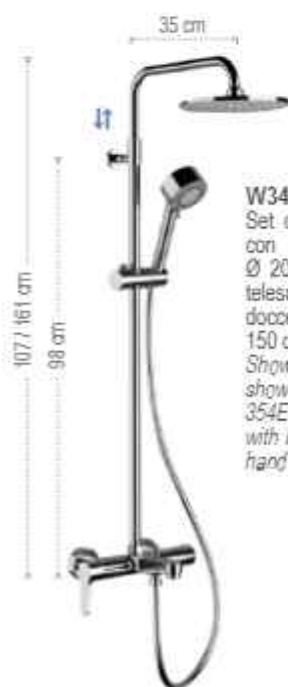

W34AEC20

Set doccia composto da: miscelatore esterno con deviatore vasca/doccia, soffione in abs Ø 20cm 354EC20X, colonna doccia in ottone telescopica, altezza asta regolabile 329A, doccetta in abs a 4 funzioni 319MO, flessibile 150 cm.

Shower set including: exposed mixer with bath/shower diverter, abs Ø 20 cm shower head 354EC20X, telescopic brass shower column, with height-adjustable rod 329A, 4-function abs hand shower 319MO, 150 cm flexible hose.