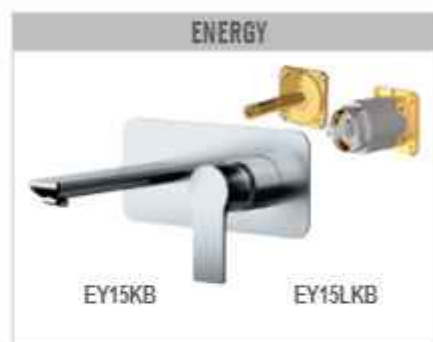

Box da incasso per miscelatore lavabo a muro.
Built-in box for wall mounted wash basin mixer.

Cod. RRBOX15

INCASSI CON RR BOX 15 - BUILT-IN WITH RR BOX 15

BOX INCASSO
BUILT-IN BOX

KIT WELLNESS
WELLNESS KIT

CRONOTERAPIA
COLOR THERAPY

SOFFIONI
SHOWER HEADS

BOCCHIE
SPRAYS

PANNELLI DOCCIA
SHOWER PANELS

COLONNE DOCCIA
SHOWER COLUMNS

SALISCEIDI
SLIDING BARS

DOCCETTE
HAND SHOWERS

SHUT-OFF

BORDO VASCA
DECK BATH RIDGE

FLESSIBILI DOCCIA
SHOWER FLEXIBLES