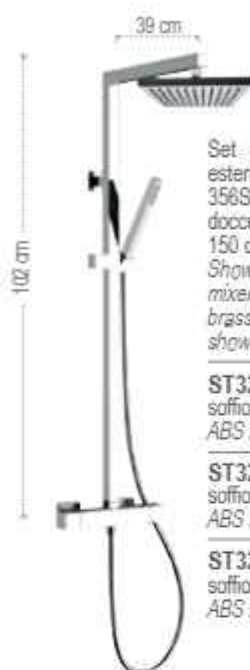

Set doccia composto da: miscelatore termostatico esterno quadrato con deviatore, soffione in abs 356SD20X, colonna doccia quadrata in ottone 329S, doccetta quadrata in ABS, 1 funzione 317SD, flessibile 150 cm.

Shower set including: square exposed thermostatic mixer with diverter, abs shower head 356SD20X, square brass shower column 329S, 1-function abs square hand shower 317SD, 150 cm flexible hose.

ST32S7SDSD20

soffione in ABS anticalcare 20x20 cm.
ABS antilimestone showerhead 20x20 cm.

ST32S7SDSD25

soffione in ABS anticalcare 25x25 cm.
ABS antilimestone showerhead 25x25 cm.

ST32S7SDSD30

soffione in ABS anticalcare 30x30 cm.
ABS antilimestone showerhead 30x30 cm.