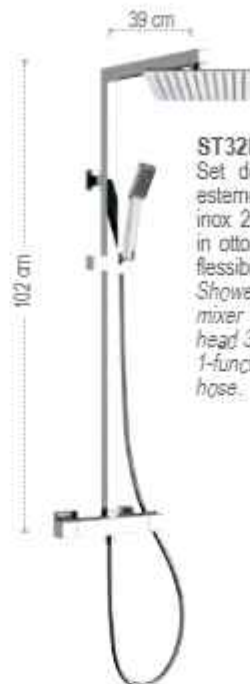

ST32LS7SQUFS20

Set doccia composto da: miscelatore termostatico esterno quadrato con deviatore, soffione in acciaio inox 20x20cm 357UFS20X, colonna doccia quadrata in ottone 329S, doccetta in abs a 1 funzione 317SQ, flessibile 150 cm.

Shower set including: square exposed thermostatic mixer with diverter, stainless steel 20x20cm shower head 357UFS20X, square brass shower column 329S, 1-function abs hand shower 317SQ, 150 cm flexible hose.