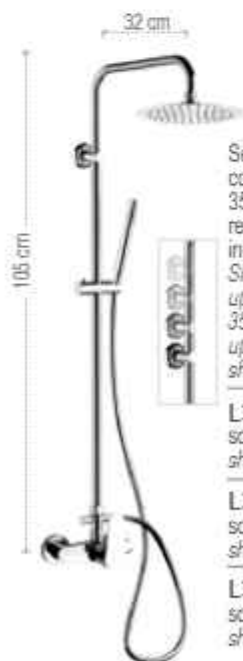

Set doccia composto da: miscelatore esterno con attacco superiore, soffione in acciaio inox 357UFM20X, colonna doccia con fissaggio superiore regolabile in altezza, con deviatore 330X, doccetta in abs, 1 funzione 317MD, flessibile 150 cm.

Shower set including: exposed mixer with upper connection, stainless steel shower head 357UFM20X, shower column with height-adjustable upper fixing and diverter 330X, 1-function abs hand shower 317MD, 150 cm flexible hose.

L37X7MDUFM20
soffione Ø 20 cm.
shower head Ø 20 cm.

L37X7MDUFM25
soffione Ø 25 cm.
shower head Ø 25 cm.

L37X7MDUFM30
soffione Ø 30 cm.
shower head Ø 30 cm.