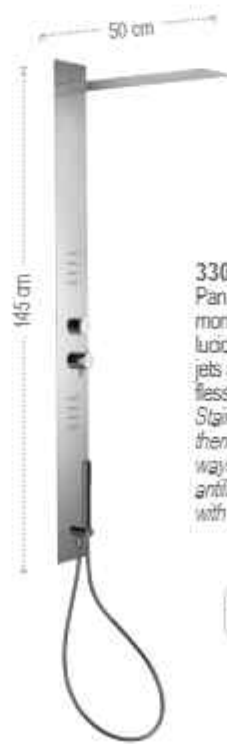

330QIT15J

Pannello doccia ad incasso termostatico, monocomando con deviatore a 3 vie, in acciaio INOX lucidato a specchio, getto a pioggia anticalcare, body jets anticalcare, doccetta anticalcare in ABS cromato, flessibile in PVC da 150 cm.

Stainless steel mirror polished wall mounted thermostatic shower panel, single lever with 3 ways diverter, rain jet with antilime system, antilime system body jets, c.p. ABS handshower with antilime system, PVC flexible hose 150 cm.