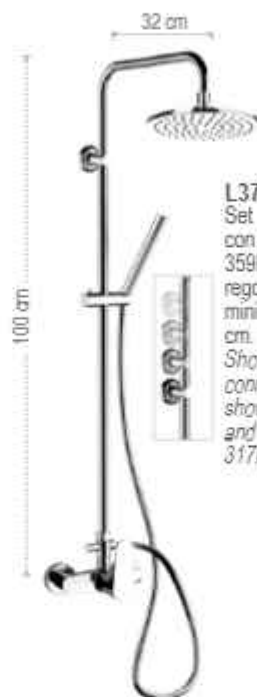

L37X7MMM20

Set doccia composto da: miscelatore esterno con attacco superiore, soffione in ottone Ø 20 cm 359MM20X, colonna doccia con fissaggio superiore regolabile in altezza, con deviatore 330X, doccetta minimale in ottone, 1 funzione 317MM, flessibile 150 cm.

Shower set including: exposed mixer with upper connection, brass showerhead Ø 20 cm 359MM20X, shower column with height-adjustable upper fixing and diverter 330X, 1-function brass hand shower 317MM, 150 cm flexible hose.