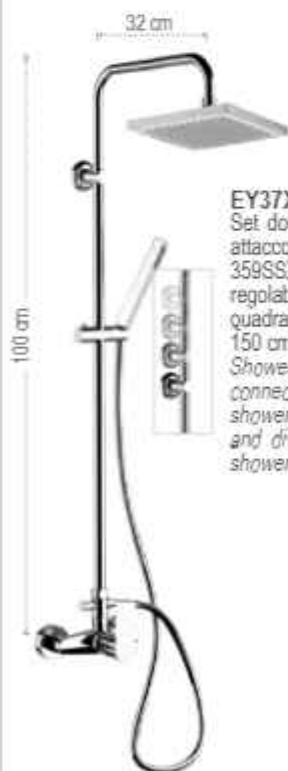

EY37X7SS9SS

Set doccia composto da: miscelatore esterno con attacco superiore, soffione in ottone 20x20cm 359SSX, colonna doccia con fissaggio superiore regolabile in altezza, con deviatore 330X, doccetta quadrata in ottone a 1 funzione 317SS, flessibile 150 cm.

Shower set including: exposed mixer with upper connection, brass shower head 20x20cm 359SSX, shower column with height-adjustable upper fixing and diverter 330X, 1-function brass square hand shower 317SS, 150 cm flexible hose.

FIN 1

NO

BO

NP

NPO

FIN 2

CFP

BG

BO