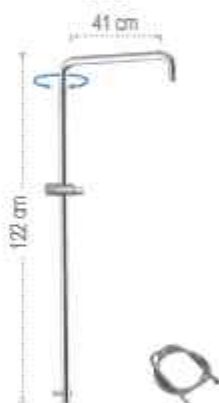

CODICE COLONNA
COLUMN CODE

CODICE COLONNA + DEVIATORE
COLUMN CODE + DIVERTER

329S

329W

330S

330W

329R

329U

330R

330U

329A

329X

330A

330X